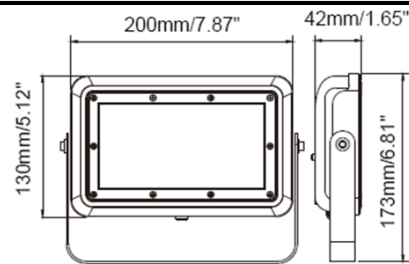

**PHOTOMETRIC CHARACTERISTICS**

Lumen (lm)	8100/6750/5400	CCT (K)	3000/4000/5000K
Efficacy (lm/w)	135	Beam Angle (°)	NEMA 7Hx7V
CRI	70		

**GENERAL CHARACTERISTICS**

Operating Temperature (°F)	-40 ~ 113
Storage Temperature (°F)	-40 ~ 158
IP Rating	IP65
Rated Life	50000 hrs.
Warranty	5 years

**ACCESSORIES**

Item #	Stock Code	Description
P10012	MT-FDL/KNC/BZ	Mount-FDL Knuckle Bronze

**PRODUCT DIMENSIONS**

Width- in (mm)	7.87	200
Height- in (mm)	6.81	173
Depth- in (mm)	1.65	42
EPA (ft²)	-	
Weight (lbs)	2.43	
Mounting Height (ft)	-	
Cable Length (ft)	-	