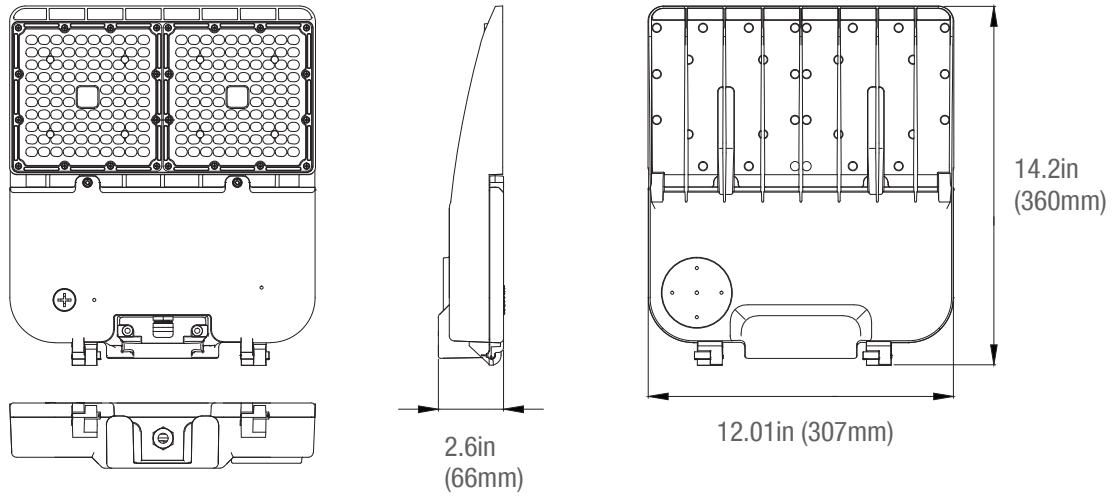

\*Made to order

**DIMENSIONS**

**75/100/150W**  
8.00-lbs

**240/320W**  
15.50-lbs

**MOUNTINGS (Ordered Separately)**

**Pole Mount 6"**

- P10453 MT-AL/PM6/BZ
- P10458 MT-AL/PM6/WH
- P10468 MT-AL/PM6/BK

**Slip Fitter**