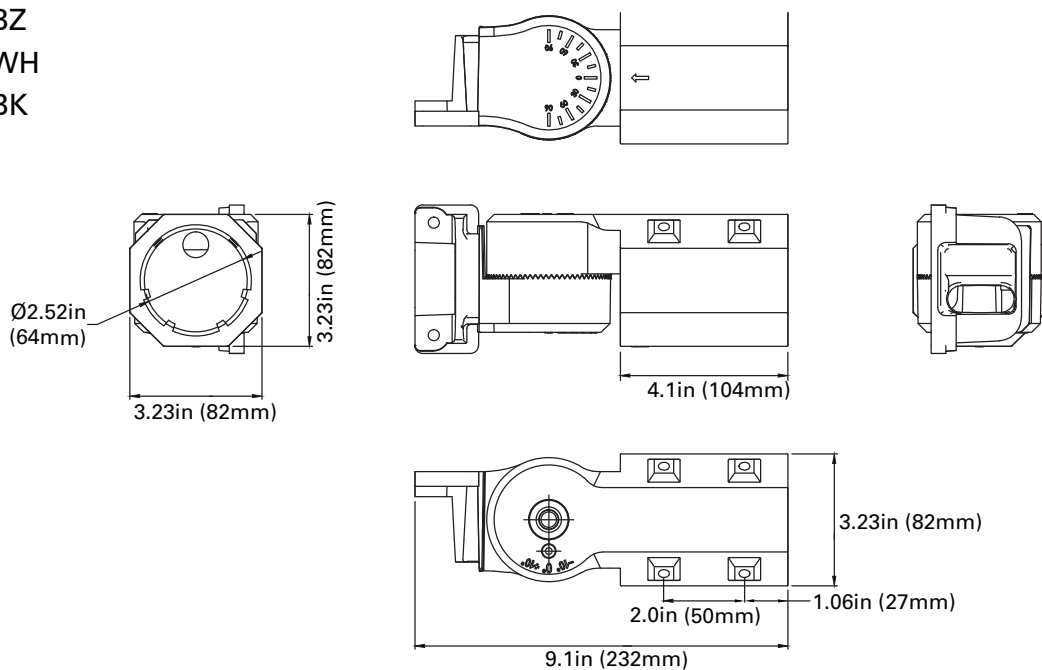

Slip Fitter

- P10455 MT-AL/SF/BZ
- P10460 MT-AL/SF/WH
- P10470 MT-AL/SF/BK