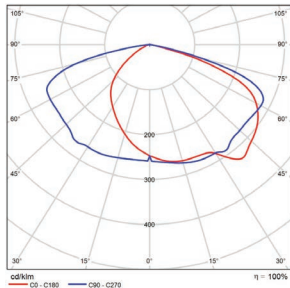

■ Vert. Spread: 106.3°  
■ Horiz. Spread: 117.6°

150 Watt - Type 5  
DLC Premium

Illuminance at a Distance			
Center Beam fc	Beam Width		
2.5R	1,000 fc	11.2 ft	11.3 ft
5.0R	250 fc	22.4 ft	22.7 ft
7.5R	111 fc	33.6 ft	34.0 ft
10.0R	62.5 fc	44.8 ft	45.3 ft
12.5R	40.0 fc	56.0 ft	56.6 ft
15.0R	27.8 fc	67.1 ft	68.0 ft

■ Vert. Spread: 131.9°  
■ Horiz. Spread: 132.4°

PHOTOMETRICS CHART

**240 Watt - Type 3**  
DLC Premium

	Center Beam fc	Beam Width	
2.5R	1,407 fc	4.2 ft	8.3 ft
5.0R	352 fc	8.3 ft	16.7 ft
7.5R	156 fc	12.5 ft	25.0 ft
10.0R	87.9 fc	16.6 ft	33.3 ft
12.5R	56.3 fc	20.8 ft	41.7 ft
15.0R	39.1 fc	24.9 ft	50.0 ft

Vert. Spread: 79.4°  
Horiz. Spread: 118.1°

**240 Watt - Type 4**  
DLC Premium

	Center Beam fc	Beam Width	
2.5R	1,340 fc	6.2 ft	8.9 ft
5.0R	335 fc	12.3 ft	17.9 ft
7.5R	149 fc	18.5 ft	26.8 ft
10.0R	83.7 fc	24.7 ft	35.7 ft
12.5R	53.6 fc	30.9 ft	44.6 ft
15.0R	37.2 fc	37.0 ft	53.6 ft