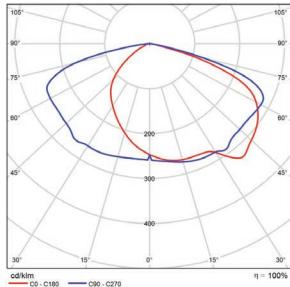

320 Watt - Type 4
DLC Premium