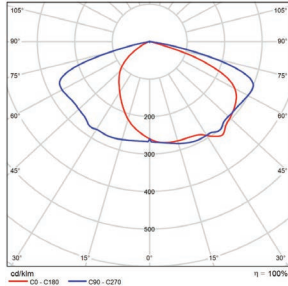

75 Watt - Type 4
DLC Premium

Illuminance at a Distance			
Center Beam fc	Beam Width		
2.5R	437 fc	6.7 ft	8.3 ft
5.0R	109 fc	13.3 ft	16.5 ft
7.5R	48.6 fc	20.0 ft	24.8 ft
10.0R	27.3 fc	26.7 ft	33.0 ft
12.5R	17.5 fc	33.4 ft	41.3 ft
15.0R	12.1 fc	40.0 ft	49.5 ft

■ Vert. Spread: 106.3°
■ Horiz. Spread: 117.6°