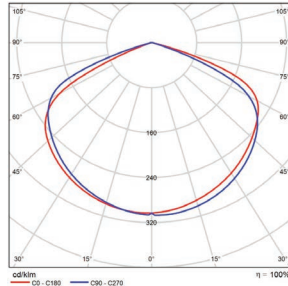

■ Vert. Spread: 132.3°  
■ Horiz. Spread: 131.3°

100 Watt - Type 3  
DLC Premium

Illuminance at a Distance			
Center Beam fc	Beam Width		
2.5R	607 fc	4.7 ft	8.8 ft
5.0R	152 fc	9.3 ft	17.6 ft
7.5R	67.4 fc	14.0 ft	26.4 ft
10.0R	37.9 fc	18.7 ft	35.2 ft
12.5R	24.3 fc	23.3 ft	44.0 ft
15.0R	16.9 fc	28.0 ft	52.8 ft

■ Vert. Spread: 86.0°  
■ Horiz. Spread: 120.8°

100 Watt - Type 4  
DLC Premium

Illuminance at a Distance			
Center Beam fc	Beam Width		
2.5R	585 fc	6.7 ft	8.3 ft
5.0R	146 fc	13.3 ft	16.5 ft
7.5R	65.0 fc	20.0 ft	24.8 ft
10.0R	36.6 fc	26.7 ft	33.0 ft
12.5R	23.4 fc	33.4 ft	41.3 ft
15.0R	16.3 fc	40.0 ft	49.5 ft

■ Vert. Spread: 106.3°  
■ Horiz. Spread: 117.6°

100 Watt - Type 5  
DLC Premium

Illuminance at a Distance			
Center Beam fc	Beam Width		
2.5R	690 fc	11.2 ft	11.3 ft
5.0R	172 fc	22.4 ft	22.7 ft
7.5R	76.6 fc	33.6 ft	34.0 ft
10.0R	43.1 fc	44.8 ft	45.3 ft
12.5R	27.6 fc	56.0 ft	56.6 ft
15.0R	19.2 fc	67.1 ft	68.0 ft