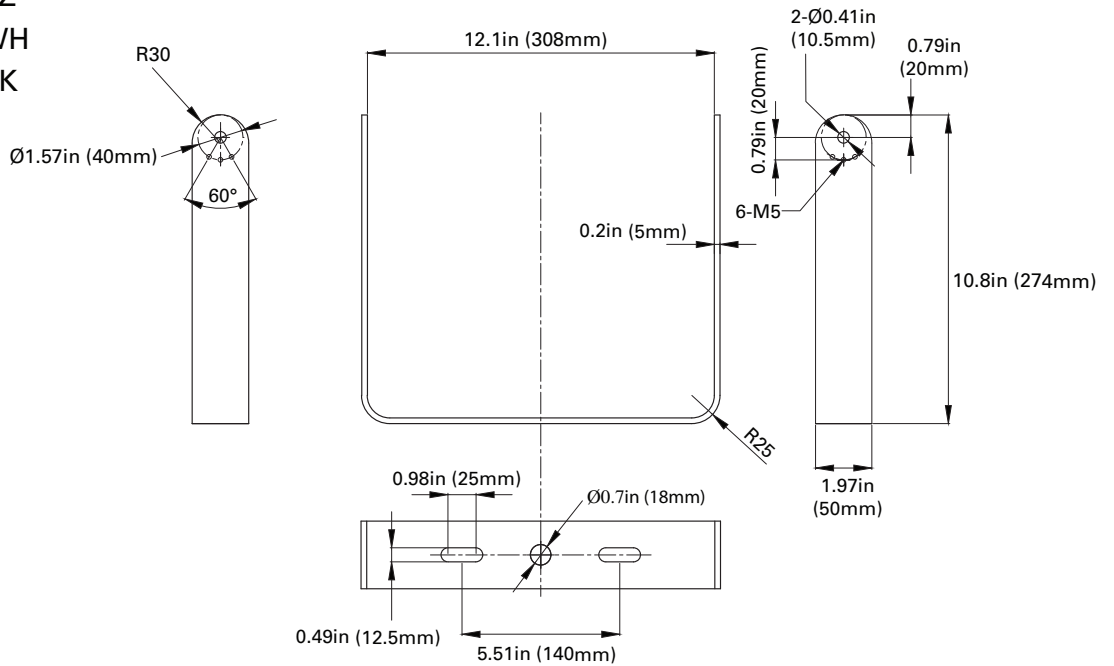

MOUNTINGS (Ordered Separately)

Yoke Mount 12"

P10456 MT-SAL/YK12/BZ

P10461 MT-SAL/YK12/WH

P10471 MT-SAL/YK12/BK