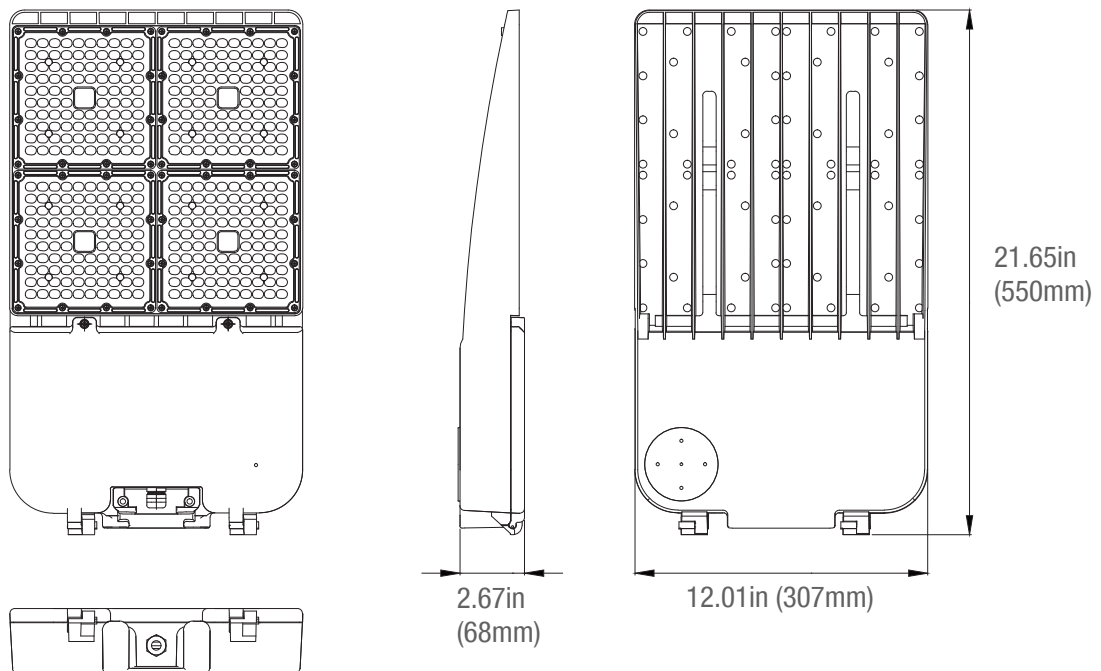

## WALL & AREA LUMINAIRES

\*Made to order

**DIMENSIONS**

**75/100/150W**  
8.00-lbs

**240/320W**  
15.50-lbs

**MOUNTINGS (Ordered Separately)**

**Pole Mount 6"**

- P10453 MT-AL/PM6/BZ
- P10458 MT-AL/PM6/WH
- P10468 MT-AL/PM6/BK

**Slip Fitter**