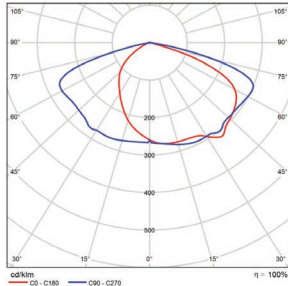

■ Vert. Spread: 106.3°  
■ Horiz. Spread: 117.6°

75 Watt - Type 5  
DLC Premium

Illuminance at a Distance			
Center Beam fc	Beam Width		
2.5R	523 fc	11.3 ft	11.1 ft
5.0R	131 fc	22.6 ft	22.1 ft
7.5R	58.1 fc	33.9 ft	33.2 ft
10.0R	32.7 fc	45.2 ft	44.2 ft
12.5R	20.9 fc	56.5 ft	55.3 ft
15.0R	14.5 fc	67.9 ft	66.3 ft

■ Vert. Spread: 132.3°  
■ Horiz. Spread: 131.3°

100 Watt - Type 3  
DLC Premium

Illuminance at a Distance			
Center Beam fc	Beam Width		
2.5R	607 fc	4.7 ft	8.8 ft
5.0R	152 fc	9.3 ft	17.6 ft
7.5R	67.4 fc	14.0 ft	26.4 ft
10.0R	37.9 fc	18.7 ft	35.2 ft
12.5R	24.3 fc	23.3 ft	44.0 ft
15.0R	16.9 fc	28.0 ft	52.8 ft

■ Vert. Spread: 86.0°  
■ Horiz. Spread: 120.8°

100 Watt - Type 4  
DLC Premium

Illuminance at a Distance			
Center Beam fc	Beam Width		
2.5R	585 fc	6.7 ft	8.3 ft
5.0R	146 fc	13.3 ft	16.5 ft
7.5R	65.0 fc	20.0 ft	24.8 ft
10.0R	36.6 fc	26.7 ft	33.0 ft
12.5R	23.4 fc	33.4 ft	41.3 ft
15.0R	16.3 fc	40.0 ft	49.5 ft