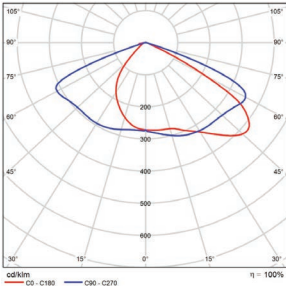

100 Watt - Type 3
DLC Premium

Illuminance at a Distance			
Center Beam fc	Beam Width		
2.5R	607 fc	4.7 ft	8.8 ft
5.0R	152 fc	9.3 ft	17.6 ft
7.5R	67.4 fc	14.0 ft	26.4 ft
10.0R	37.9 fc	18.7 ft	35.2 ft
12.5R	24.3 fc	23.3 ft	44.0 ft
15.0R	16.9 fc	28.0 ft	52.8 ft

■ Vert. Spread: 86.0°
■ Horiz. Spread: 120.8°