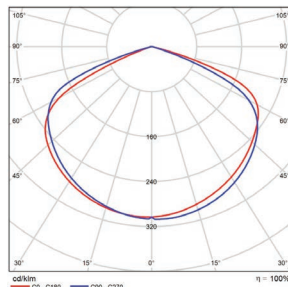

■ Vert. Spread: 131.9°  
■ Horiz. Spread: 132.4°

150 Watt - Type 3  
DLC Premium

Illuminance at a Distance			
Center Beam fc	Beam Width		
2.5R	919 fc	4.7 ft	8.8 ft
5.0R	230 fc	9.3 ft	17.6 ft
7.5R	102 fc	14.0 ft	26.4 ft
10.0R	57.4 fc	18.7 ft	35.2 ft
12.5R	36.8 fc	23.3 ft	44.0 ft
15.0R	25.5 fc	28.0 ft	52.8 ft

■ Vert. Spread: 86.0°  
■ Horiz. Spread: 120.8°

150 Watt - Type 4  
DLC Premium

Illuminance at a Distance			
Center Beam fc	Beam Width		
2.5R	886 fc	6.7 ft	8.3 ft
5.0R	222 fc	13.3 ft	16.5 ft
7.5R	98.4 fc	20.0 ft	24.8 ft
10.0R	55.4 fc	26.7 ft	33.0 ft
12.5R	35.4 fc	33.4 ft	41.3 ft
15.0R	24.6 fc	40.0 ft	49.5 ft

■ Vert. Spread: 106.3°  
■ Horiz. Spread: 117.6°

150 Watt - Type 5  
DLC Premium

Illuminance at a Distance			
Center Beam fc	Beam Width		
2.5R	1,000 fc	11.2 ft	11.3 ft
5.0R	250 fc	22.4 ft	22.7 ft
7.5R	111 fc	33.6 ft	34.0 ft
10.0R	62.5 fc	44.8 ft	45.3 ft
12.5R	40.0 fc	56.0 ft	56.6 ft
15.0R	27.8 fc	67.1 ft	68.0 ft