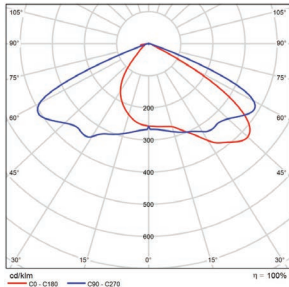

320 Watt - Type 3
DLC Premium