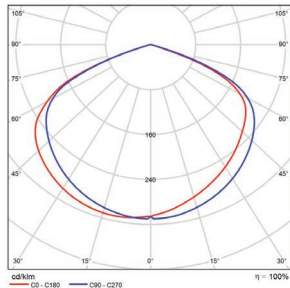

■ Vert. Spread: 131.9°  
■ Horiz. Spread: 132.4°

PHOTOMETRICS CHART

**240 Watt - Type 3**  
DLC Premium

	Center Beam fc	Beam Width	
2.5R	1,407 fc	4.2 ft	8.3 ft
5.0R	352 fc	8.3 ft	16.7 ft
7.5R	156 fc	12.5 ft	25.0 ft
10.0R	87.9 fc	16.6 ft	33.3 ft
12.5R	56.3 fc	20.8 ft	41.7 ft
15.0R	39.1 fc	24.9 ft	50.0 ft

Vert. Spread: 79.4°  
Horiz. Spread: 118.1°

**240 Watt - Type 4**  
DLC Premium

	Center Beam fc	Beam Width	
2.5R	1,340 fc	6.2 ft	8.9 ft
5.0R	335 fc	12.3 ft	17.9 ft
7.5R	149 fc	18.5 ft	26.8 ft
10.0R	83.7 fc	24.7 ft	35.7 ft
12.5R	53.6 fc	30.9 ft	44.6 ft
15.0R	37.2 fc	37.0 ft	53.6 ft

Vert. Spread: 102.0°  
Horiz. Spread: 121.5°

**240 Watt - Type 5**  
DLC Premium

	Center Beam fc	Beam Width	
2.5R	1,688 fc	10.9 ft	10.9 ft
5.0R	422 fc	21.9 ft	21.8 ft
7.5R	188 fc	32.8 ft	32.7 ft
10.0R	106 fc	43.8 ft	43.5 ft
12.5R	67.5 fc	54.7 ft	54.4 ft
15.0R	46.9 fc	65.7 ft	65.3 ft