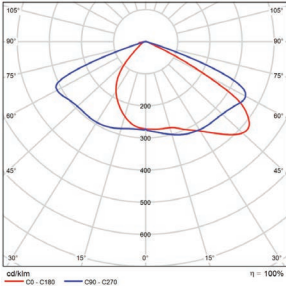

PHOTOMETRICS CHART

75 Watt - Type 3
DLC Premium

Illuminance at a Distance			
Center Beam fc	Beam Width		
2.5R	453 fc	4.7 ft	8.8 ft
5.0R	113 fc	9.3 ft	17.6 ft
7.5R	50.4 fc	14.0 ft	26.4 ft
10.0R	28.3 fc	18.7 ft	35.2 ft
12.5R	18.1 fc	23.3 ft	44.0 ft
15.0R	12.6 fc	28.0 ft	52.8 ft

■ Vert. Spread: 86.0°
■ Horiz. Spread: 120.8°