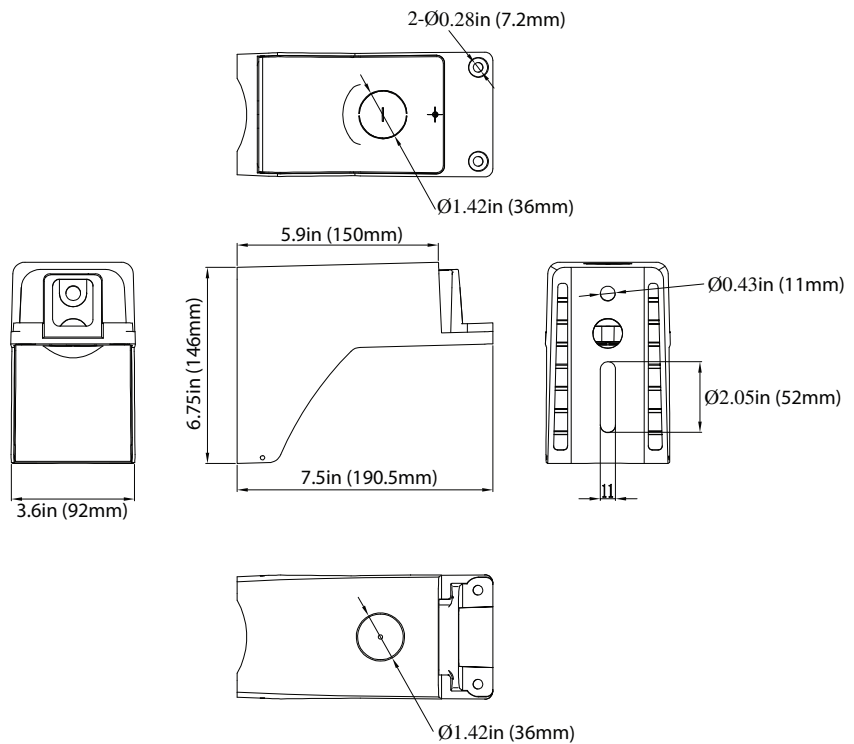

\*Made to order

**DIMENSIONS**

**75/100/150W**  
8.00-lbs

**240/320W**  
15.50-lbs

**MOUNTINGS (Ordered Separately)**

**Pole Mount 6"**

- P10453 MT-AL/PM6/BZ
- P10458 MT-AL/PM6/WH
- P10468 MT-AL/PM6/BK

**Slip Fitter**