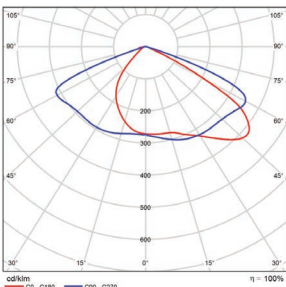

150 Watt - Type 3
DLC Premium

Illuminance at a Distance			
Center Beam fc	Beam Width		
2.5R	919 fc	4.7 ft	8.8 ft
5.0R	230 fc	9.3 ft	17.6 ft
7.5R	102 fc	14.0 ft	26.4 ft
10.0R	57.4 fc	18.7 ft	35.2 ft
12.5R	36.8 fc	23.3 ft	44.0 ft
15.0R	25.5 fc	28.0 ft	52.8 ft

■ Vert. Spread: 86.0°
■ Horiz. Spread: 120.8°