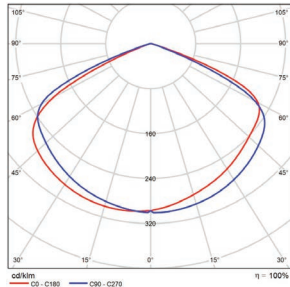

320 Watt - Type 5
DLC Premium