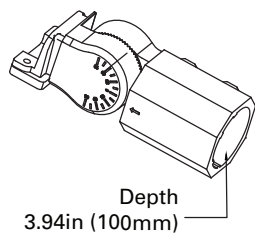

Slip Fitter

- P10455 MT-AL/SF/BZ
- P10460 MT-AL/SF/WH
- P10470 MT-AL/SF/BK