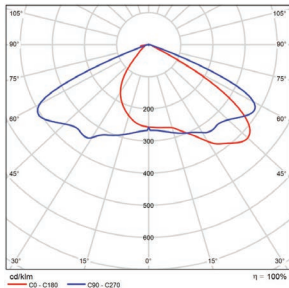

■ Vert. Spread: 86.0°  
■ Horiz. Spread: 120.8°

150 Watt - Type 4  
DLC Premium

Illuminance at a Distance			
Center Beam fc	Beam Width		
2.5R	886 fc	6.7 ft	8.3 ft
5.0R	222 fc	13.3 ft	16.5 ft
7.5R	98.4 fc	20.0 ft	24.8 ft
10.0R	55.4 fc	26.7 ft	33.0 ft
12.5R	35.4 fc	33.4 ft	41.3 ft
15.0R	24.6 fc	40.0 ft	49.5 ft

■ Vert. Spread: 106.3°  
■ Horiz. Spread: 117.6°

150 Watt - Type 5  
DLC Premium

Illuminance at a Distance			
Center Beam fc	Beam Width		
2.5R	1,000 fc	11.2 ft	11.3 ft
5.0R	250 fc	22.4 ft	22.7 ft
7.5R	111 fc	33.6 ft	34.0 ft
10.0R	62.5 fc	44.8 ft	45.3 ft
12.5R	40.0 fc	56.0 ft	56.6 ft
15.0R	27.8 fc	67.1 ft	68.0 ft

■ Vert. Spread: 131.9°  
■ Horiz. Spread: 132.4°

PHOTOMETRICS CHART

**240 Watt - Type 3**  
DLC Premium

	Center Beam fc	Beam Width	
2.5R	1,407 fc	4.2 ft	8.3 ft
5.0R	352 fc	8.3 ft	16.7 ft
7.5R	156 fc	12.5 ft	25.0 ft
10.0R	87.9 fc	16.6 ft	33.3 ft
12.5R	56.3 fc	20.8 ft	41.7 ft
15.0R	39.1 fc	24.9 ft	50.0 ft