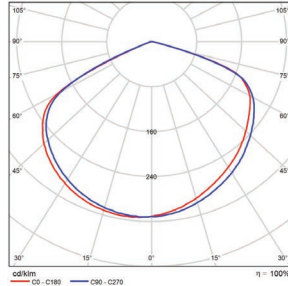

Illuminance at a Distance			
Center Beam fc	Beam Width		
2.5R	453 fc	4.7 ft	8.8 ft
5.0R	113 fc	9.3 ft	17.6 ft
7.5R	50.4 fc	14.0 ft	26.4 ft
10.0R	28.3 fc	18.7 ft	35.2 ft
12.5R	18.1 fc	23.3 ft	44.0 ft
15.0R	12.6 fc	28.0 ft	52.8 ft

■ Vert. Spread: 86.0°  
■ Horiz. Spread: 120.8°

75 Watt - Type 4  
DLC Premium

Illuminance at a Distance			
Center Beam fc	Beam Width		
2.5R	437 fc	6.7 ft	8.3 ft
5.0R	109 fc	13.3 ft	16.5 ft
7.5R	48.6 fc	20.0 ft	24.8 ft
10.0R	27.3 fc	26.7 ft	33.0 ft
12.5R	17.5 fc	33.4 ft	41.3 ft
15.0R	12.1 fc	40.0 ft	49.5 ft

■ Vert. Spread: 106.3°  
■ Horiz. Spread: 117.6°

75 Watt - Type 5  
DLC Premium

Illuminance at a Distance			
Center Beam fc	Beam Width		
2.5R	523 fc	11.3 ft	11.1 ft
5.0R	131 fc	22.6 ft	22.1 ft
7.5R	58.1 fc	33.9 ft	33.2 ft
10.0R	32.7 fc	45.2 ft	44.2 ft
12.5R	20.9 fc	56.5 ft	55.3 ft
15.0R	14.5 fc	67.9 ft	66.3 ft