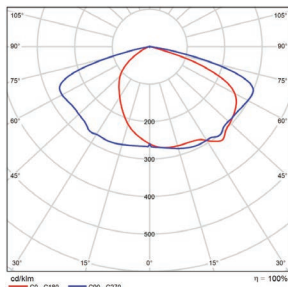

150 Watt - Type 4
DLC Premium

Illuminance at a Distance			
Center Beam fc	Beam Width		
2.5R	886 fc	6.7 ft	8.3 ft
5.0R	222 fc	13.3 ft	16.5 ft
7.5R	98.4 fc	20.0 ft	24.8 ft
10.0R	55.4 fc	26.7 ft	33.0 ft
12.5R	35.4 fc	33.4 ft	41.3 ft
15.0R	24.6 fc	40.0 ft	49.5 ft

■ Vert. Spread: 106.3°
■ Horiz. Spread: 117.6°