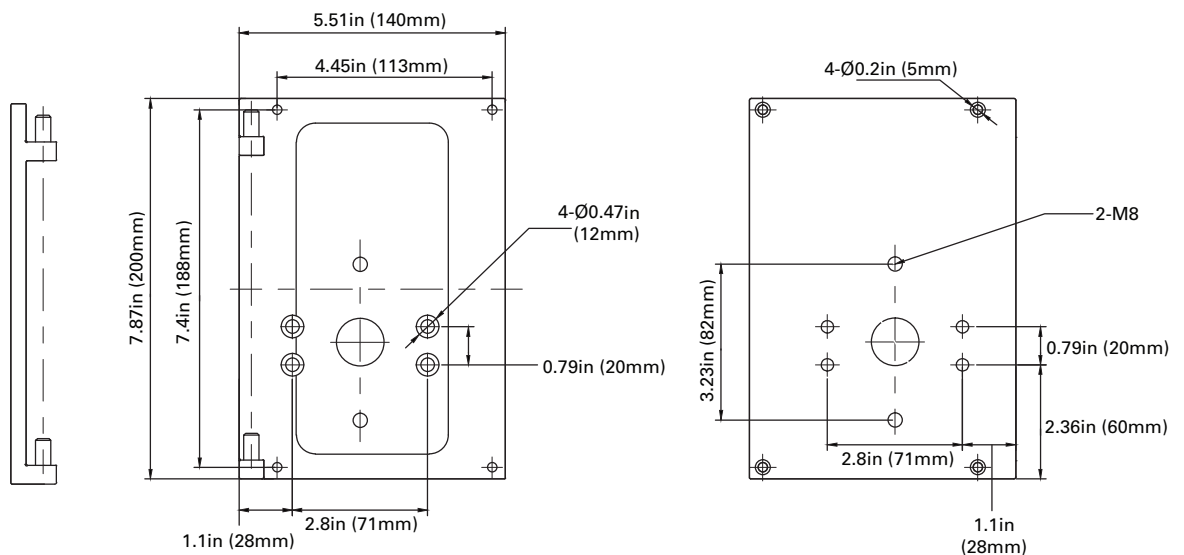

Wall Mount

P10473 MT-AL/WM/BZ

P10474 MT-AL/WM/WH

P10475 MT-AL/WM/BK