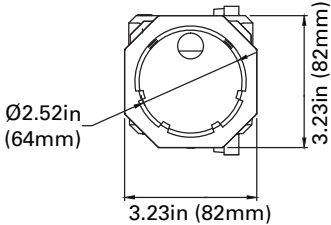

DIMENSIONS

75/100/150W  
8.00-lbs

240/320W  
15.50-lbs

**MOUNTINGS (Ordered Separately)**

**Pole Mount 6"**

- P10453 MT-AL/PM6/BZ
- P10458 MT-AL/PM6/WH
- P10468 MT-AL/PM6/BK

**Slip Fitter**

- P10455 MT-AL/SF/BZ
- P10460 MT-AL/SF/WH
- P10470 MT-AL/SF/BK