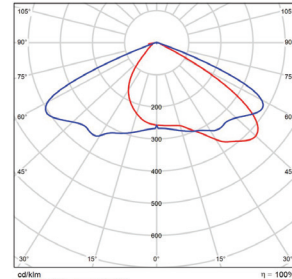

Vert. Spread: 86.0°  
Horiz. Spread: 120.8°

**100 Watt - Type 4**  
DLC Premium

Center Beam fc	Beam Width	
2.5R	585 fc	6.7 ft 8.3 ft
5.0R	146 fc	13.3 ft 16.5 ft
7.5R	65.0 fc	20.0 ft 24.8 ft
10.0R	36.6 fc	26.7 ft 33.0 ft
12.5R	23.4 fc	33.4 ft 41.3 ft
15.0R	16.3 fc	40.0 ft 49.5 ft

Vert. Spread: 106.3°  
Horiz. Spread: 117.6°

**150 Watt - Type 3**  
DLC Premium

Center Beam fc	Beam Width	
2.5R	919 fc	4.7 ft 8.8 ft
5.0R	230 fc	9.3 ft 17.6 ft
7.5R	102 fc	14.0 ft 26.4 ft
10.0R	57.4 fc	18.7 ft 35.2 ft
12.5R	36.8 fc	23.3 ft 44.0 ft
15.0R	25.5 fc	28.0 ft 52.8 ft

Vert. Spread: 86.0°  
Horiz. Spread: 120.8°

**150 Watt - Type 4**  
DLC Premium

Center Beam fc	Beam Width	
2.5R	885 fc	6.7 ft 8.3 ft
5.0R	222 fc	13.3 ft 16.5 ft
7.5R	98.4 fc	20.0 ft 24.8 ft
10.0R	55.4 fc	26.7 ft 33.0 ft
12.5R	35.4 fc	33.4 ft 41.3 ft
15.0R	24.6 fc	40.0 ft 49.5 ft

Vert. Spread: 106.3°  
Horiz. Spread: 117.6°

**240 Watt - Type 3**  
DLC Premium

Center Beam fc	Beam Width	
2.5R	1,407 fc	4.2 ft 8.3 ft
5.0R	352 fc	8.3 ft 16.7 ft
7.5R	156 fc	12.5 ft 25.0 ft
10.0R	87.9 fc	16.6 ft 33.3 ft
12.5R	56.3 fc	20.8 ft 41.7 ft
15.0R	39.1 fc	24.9 ft 50.0 ft