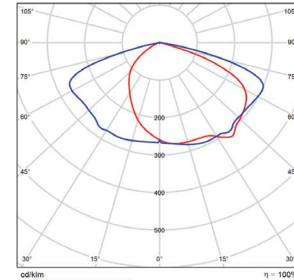

### PHOTOMETRICS CHART

**75 Watt - Type 3**  
DLC Premium

Center Beam fc	Beam Width	
2.5R	453 fc	4.7 ft 8.8 ft
5.0R	113 fc	9.3 ft 17.6 ft
7.5R	50.4 fc	14.0 ft 26.4 ft
10.0R	28.3 fc	18.7 ft 35.2 ft
12.5R	18.1 fc	23.3 ft 44.0 ft
15.0R	12.6 fc	28.0 ft 52.8 ft

Vert. Spread: 86.0°  
Horiz. Spread: 120.8°

**75 Watt - Type 4**  
DLC Premium

Center Beam fc	Beam Width	
2.5R	437 fc	6.7 ft 8.3 ft
5.0R	109 fc	13.3 ft 16.5 ft
7.5R	48.6 fc	20.0 ft 24.8 ft
10.0R	27.3 fc	26.7 ft 33.0 ft
12.5R	17.5 fc	33.4 ft 41.3 ft
15.0R	12.1 fc	40.0 ft 49.5 ft

Vert. Spread: 106.3°  
Horiz. Spread: 117.6°

**100 Watt - Type 3**  
DLC Premium

Center Beam fc	Beam Width	
2.5R	607 fc	4.7 ft 8.8 ft
5.0R	152 fc	9.3 ft 17.6 ft
7.5R	67.4 fc	14.0 ft 26.4 ft
10.0R	37.9 fc	18.7 ft 35.2 ft
12.5R	24.3 fc	23.3 ft 44.0 ft
15.0R	16.9 fc	28.0 ft 52.8 ft

Vert. Spread: 86.0°  
Horiz. Spread: 120.8°

**100 Watt - Type 4**  
DLC Premium

Center Beam fc	Beam Width	
2.5R	585 fc	6.7 ft 8.3 ft
5.0R	146 fc	13.3 ft 16.5 ft
7.5R	65.0 fc	20.0 ft 24.8 ft
10.0R	36.6 fc	26.7 ft 33.0 ft
12.5R	23.4 fc	33.4 ft 41.3 ft
15.0R	16.3 fc	40.0 ft 49.5 ft