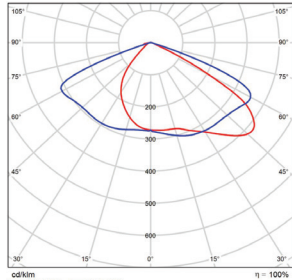

### PHOTOMETRICS CHART

**75 Watt - Type 3**  
DLC Premium

Center Beam fc	Beam Width	
2.5R	453 fc	4.7 ft 8.8 ft
5.0R	113 fc	9.3 ft 17.6 ft
7.5R	50.4 fc	14.0 ft 26.4 ft
10.0R	28.3 fc	18.7 ft 35.2 ft
12.5R	18.1 fc	23.3 ft 44.0 ft
15.0R	12.6 fc	28.0 ft 52.8 ft