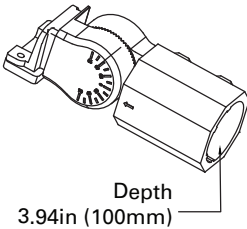

DIMENSIONS

75/100/150W  
8.00-lbs

240/320W  
15.50-lbs

**MOUNTINGS (Ordered Separately)**

**Pole Mount 6"**

- P10453 MT-AL/PM6/BZ
- P10458 MT-AL/PM6/WH
- P10468 MT-AL/PM6/BK

**Slip Fitter**

- P10455 MT-AL/SF/BZ
- P10460 MT-AL/SF/WH
- P10470 MT-AL/SF/BK