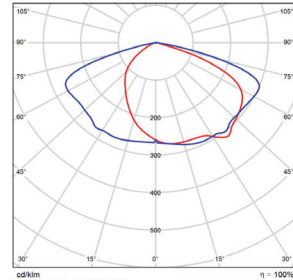

### PHOTOMETRICS CHART

**75 Watt - Type 3**  
DLC Premium

Center Beam fc	Beam Width	
2.5R	453 fc	4.7 ft 8.8 ft
5.0R	113 fc	9.3 ft 17.6 ft
7.5R	50.4 fc	14.0 ft 26.4 ft
10.0R	28.3 fc	18.7 ft 35.2 ft
12.5R	18.1 fc	23.3 ft 44.0 ft
15.0R	12.6 fc	28.0 ft 52.8 ft

Vert. Spread: 86.0°  
Horiz. Spread: 120.8°

**75 Watt - Type 4**  
DLC Premium

Center Beam fc	Beam Width	
2.5R	437 fc	6.7 ft 8.3 ft
5.0R	109 fc	13.3 ft 16.5 ft
7.5R	48.6 fc	20.0 ft 24.8 ft
10.0R	27.3 fc	26.7 ft 33.0 ft
12.5R	17.5 fc	33.4 ft 41.3 ft
15.0R	12.1 fc	40.0 ft 49.5 ft