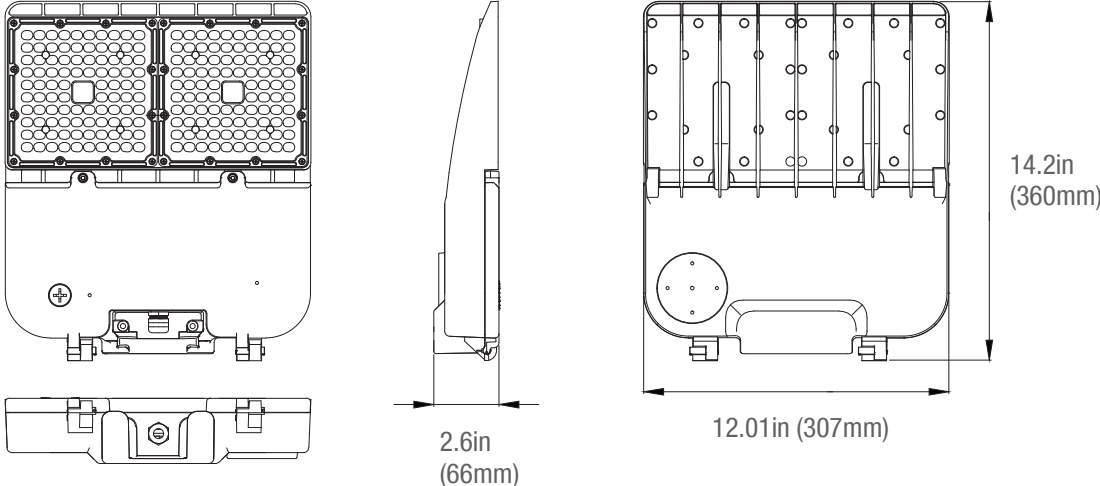

## WALL & AREA LUMINAIRES

DIMENSIONS

75/100/150W  
8.00-lbs

240/320W  
15.50-lbs

**MOUNTINGS (Ordered Separately)**

**Pole Mount 6"**

- P10453 MT-AL/PM6/BZ
- P10458 MT-AL/PM6/WH
- P10468 MT-AL/PM6/BK

**Slip Fitter**

- P10455 MT-AL/SF/BZ
- P10460 MT-AL/SF/WH
- P10470 MT-AL/SF/BK