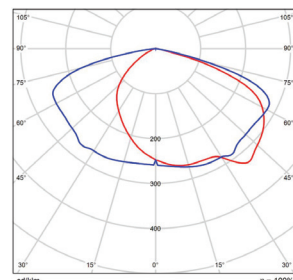

Vert. Spread: 106.3°  
Horiz. Spread: 117.6°

**240 Watt - Type 3**  
DLC Premium

Center Beam fc	Beam Width	
2.5R	1,407 fc	4.2 ft 8.3 ft
5.0R	352 fc	8.3 ft 16.7 ft
7.5R	156 fc	12.5 ft 25.0 ft
10.0R	87.9 fc	16.6 ft 33.3 ft
12.5R	56.3 fc	20.8 ft 41.7 ft
15.0R	39.1 fc	24.9 ft 50.0 ft

Vert. Spread: 79.4°  
Horiz. Spread: 118.1°

**240 Watt - Type 4**  
DLC Premium

Center Beam fc	Beam Width	
2.5R	1,340 fc	6.2 ft 8.9 ft
5.0R	335 fc	12.3 ft 17.9 ft
7.5R	149 fc	18.5 ft 26.8 ft
10.0R	83.7 fc	24.7 ft 35.7 ft
12.5R	53.6 fc	30.9 ft 44.6 ft
15.0R	37.2 fc	37.0 ft 53.6 ft

Vert. Spread: 102.0°  
Horiz. Spread: 121.5°

**320 Watt - Type 3**  
DLC Premium

Center Beam fc	Beam Width	
2.5R	1,864 fc	4.2 ft 8.3 ft
5.0R	466 fc	8.3 ft 16.7 ft
7.5R	207 fc	12.5 ft 25.0 ft
10.0R	116 fc	16.6 ft 33.3 ft
12.5R	74.5 fc	20.8 ft 41.7 ft
15.0R	51.8 fc	24.9 ft 50.0 ft

Vert. Spread: 79.4°  
Horiz. Spread: 118.1°

**320 Watt - Type 4**  
DLC Premium

Center Beam fc	Beam Width	
2.5R	1,775 fc	6.2 ft 8.9 ft
5.0R	444 fc	12.3 ft 17.9 ft
7.5R	197 fc	18.5 ft 26.8 ft
10.0R	111 fc	24.7 ft 35.7 ft
12.5R	71.0 fc	30.9 ft 44.6 ft
15.0R	49.3 fc	37.0 ft 53.6 ft