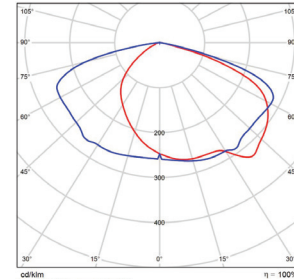

Vert. Spread: 106.3°  
Horiz. Spread: 117.6°

**150 Watt - Type 3**  
DLC Premium

Center Beam fc	Beam Width	
2.5R	919 fc	4.7 ft 8.8 ft
5.0R	230 fc	9.3 ft 17.6 ft
7.5R	102 fc	14.0 ft 26.4 ft
10.0R	57.4 fc	18.7 ft 35.2 ft
12.5R	36.8 fc	23.3 ft 44.0 ft
15.0R	25.5 fc	28.0 ft 52.8 ft

Vert. Spread: 86.0°  
Horiz. Spread: 120.8°

**150 Watt - Type 4**  
DLC Premium

Center Beam fc	Beam Width	
2.5R	885 fc	6.7 ft 8.3 ft
5.0R	222 fc	13.3 ft 16.5 ft
7.5R	98.4 fc	20.0 ft 24.8 ft
10.0R	55.4 fc	26.7 ft 33.0 ft
12.5R	35.4 fc	33.4 ft 41.3 ft
15.0R	24.6 fc	40.0 ft 49.5 ft

Vert. Spread: 106.3°  
Horiz. Spread: 117.6°

**240 Watt - Type 3**  
DLC Premium

Center Beam fc	Beam Width	
2.5R	1,407 fc	4.2 ft 8.3 ft
5.0R	352 fc	8.3 ft 16.7 ft
7.5R	156 fc	12.5 ft 25.0 ft
10.0R	87.9 fc	16.6 ft 33.3 ft
12.5R	56.3 fc	20.8 ft 41.7 ft
15.0R	39.1 fc	24.9 ft 50.0 ft

Vert. Spread: 79.4°  
Horiz. Spread: 118.1°

**240 Watt - Type 4**  
DLC Premium

Center Beam fc	Beam Width	
2.5R	1,340 fc	6.2 ft 8.9 ft
5.0R	335 fc	12.3 ft 17.9 ft
7.5R	149 fc	18.5 ft 26.8 ft
10.0R	83.7 fc	24.7 ft 35.7 ft
12.5R	53.6 fc	30.9 ft 44.6 ft
15.0R	37.2 fc	37.0 ft 53.6 ft