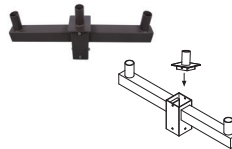

Square Pole Mount with Triple - 180°
P10361 MT-4STV2.5-3180/BZ
(4" Square Pole Mount with Triple 2-3/8" Tenon)