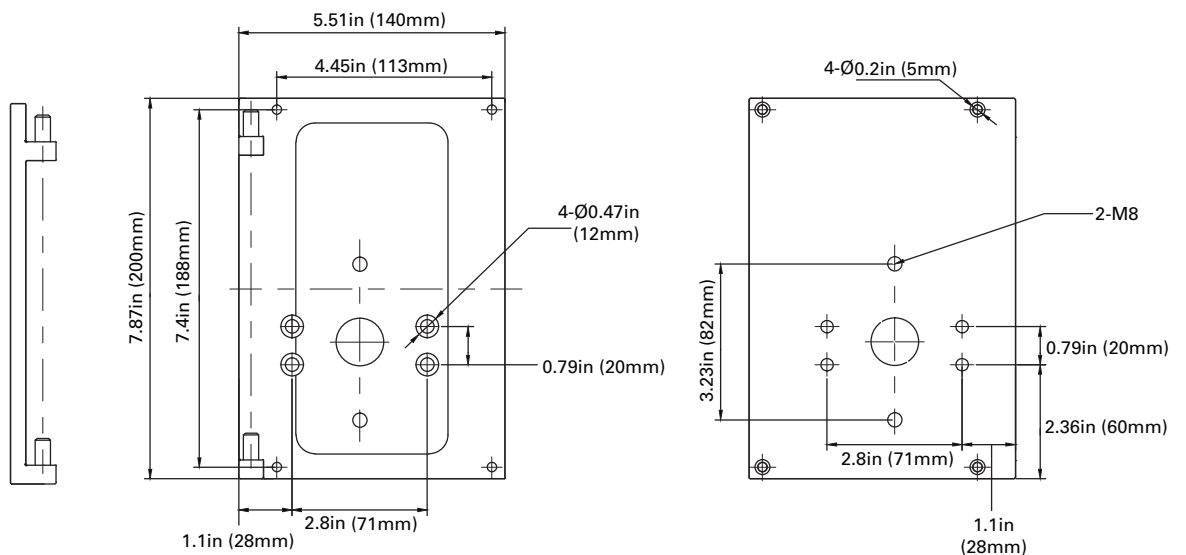

Wall Mount

- P10473 MT-AL/WM/BZ
- P10474 MT-AL/WM/WH
- P10475 MT-AL/WM/BK