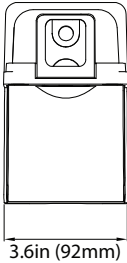

DIMENSIONS

75/100/150W  
8.00-lbs

240/320W  
15.50-lbs

**MOUNTINGS (Ordered Separately)**

**Pole Mount 6"**

- P10453 MT-AL/PM6/BZ
- P10458 MT-AL/PM6/WH
- P10468 MT-AL/PM6/BK

**Slip Fitter**

- P10455 MT-AL/SF/BZ
- P10460 MT-AL/SF/WH
- P10470 MT-AL/SF/BK