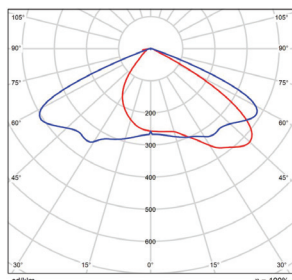

Vert. Spread: 86.0°  
Horiz. Spread: 120.8°

**150 Watt - Type 4**  
DLC Premium

Center Beam fc	Beam Width	
2.5R	885 fc	6.7 ft 8.3 ft
5.0R	222 fc	13.3 ft 16.5 ft
7.5R	98.4 fc	20.0 ft 24.8 ft
10.0R	55.4 fc	26.7 ft 33.0 ft
12.5R	35.4 fc	33.4 ft 41.3 ft
15.0R	24.6 fc	40.0 ft 49.5 ft

Vert. Spread: 106.3°  
Horiz. Spread: 117.6°

**240 Watt - Type 3**  
DLC Premium

Center Beam fc	Beam Width	
2.5R	1,407 fc	4.2 ft 8.3 ft
5.0R	352 fc	8.3 ft 16.7 ft
7.5R	156 fc	12.5 ft 25.0 ft
10.0R	87.9 fc	16.6 ft 33.3 ft
12.5R	56.3 fc	20.8 ft 41.7 ft
15.0R	39.1 fc	24.9 ft 50.0 ft

Vert. Spread: 79.4°  
Horiz. Spread: 118.1°

**240 Watt - Type 4**  
DLC Premium

Center Beam fc	Beam Width	
2.5R	1,340 fc	6.2 ft 8.9 ft
5.0R	335 fc	12.3 ft 17.9 ft
7.5R	149 fc	18.5 ft 26.8 ft
10.0R	83.7 fc	24.7 ft 35.7 ft
12.5R	53.6 fc	30.9 ft 44.6 ft
15.0R	37.2 fc	37.0 ft 53.6 ft

Vert. Spread: 102.0°  
Horiz. Spread: 121.5°

**320 Watt - Type 3**  
DLC Premium

Center Beam fc	Beam Width	
2.5R	1,864 fc	4.2 ft 8.3 ft
5.0R	466 fc	8.3 ft 16.7 ft
7.5R	207 fc	12.5 ft 25.0 ft
10.0R	116 fc	16.6 ft 33.3 ft
12.5R	74.5 fc	20.8 ft 41.7 ft
15.0R	51.8 fc	24.9 ft 50.0 ft