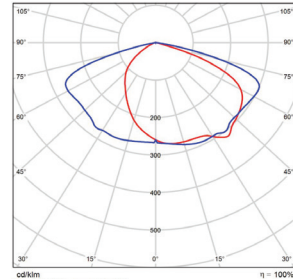

Vert. Spread: 106.3°  
Horiz. Spread: 117.6°

**100 Watt - Type 3**  
DLC Premium

Center Beam fc	Beam Width	
2.5R	607 fc	4.7 ft 8.8 ft
5.0R	152 fc	9.3 ft 17.6 ft
7.5R	67.4 fc	14.0 ft 26.4 ft
10.0R	37.9 fc	18.7 ft 35.2 ft
12.5R	24.3 fc	23.3 ft 44.0 ft
15.0R	16.9 fc	28.0 ft 52.8 ft

Vert. Spread: 86.0°  
Horiz. Spread: 120.8°

**100 Watt - Type 4**  
DLC Premium

Center Beam fc	Beam Width	
2.5R	585 fc	6.7 ft 8.3 ft
5.0R	146 fc	13.3 ft 16.5 ft
7.5R	65.0 fc	20.0 ft 24.8 ft
10.0R	36.6 fc	26.7 ft 33.0 ft
12.5R	23.4 fc	33.4 ft 41.3 ft
15.0R	16.3 fc	40.0 ft 49.5 ft

Vert. Spread: 106.3°  
Horiz. Spread: 117.6°

**150 Watt - Type 3**  
DLC Premium

Center Beam fc	Beam Width	
2.5R	919 fc	4.7 ft 8.8 ft
5.0R	230 fc	9.3 ft 17.6 ft
7.5R	102 fc	14.0 ft 26.4 ft
10.0R	57.4 fc	18.7 ft 35.2 ft
12.5R	36.8 fc	23.3 ft 44.0 ft
15.0R	25.5 fc	28.0 ft 52.8 ft

Vert. Spread: 86.0°  
Horiz. Spread: 120.8°

**150 Watt - Type 4**  
DLC Premium

Center Beam fc	Beam Width	
2.5R	885 fc	6.7 ft 8.3 ft
5.0R	222 fc	13.3 ft 16.5 ft
7.5R	98.4 fc	20.0 ft 24.8 ft
10.0R	55.4 fc	26.7 ft 33.0 ft
12.5R	35.4 fc	33.4 ft 41.3 ft
15.0R	24.6 fc	40.0 ft 49.5 ft