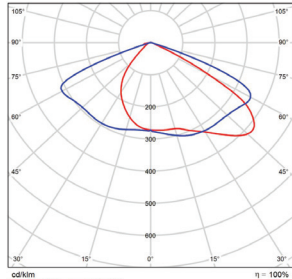

150 Watt - Type 3
DLC Premium