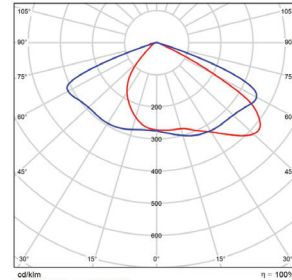

### PHOTOMETRICS CHART

**75 Watt - Type 3**  
DLC Premium

Center Beam fc	Beam Width	
2.5R	453 fc	4.7 ft 8.8 ft
5.0R	113 fc	9.3 ft 17.6 ft
7.5R	50.4 fc	14.0 ft 26.4 ft
10.0R	28.3 fc	18.7 ft 35.2 ft
12.5R	18.1 fc	23.3 ft 44.0 ft
15.0R	12.6 fc	28.0 ft 52.8 ft

Vert. Spread: 86.0°  
Horiz. Spread: 120.8°

**75 Watt - Type 4**  
DLC Premium

Center Beam fc	Beam Width	
2.5R	437 fc	6.7 ft 8.3 ft
5.0R	109 fc	13.3 ft 16.5 ft
7.5R	48.6 fc	20.0 ft 24.8 ft
10.0R	27.3 fc	26.7 ft 33.0 ft
12.5R	17.5 fc	33.4 ft 41.3 ft
15.0R	12.1 fc	40.0 ft 49.5 ft

Vert. Spread: 106.3°  
Horiz. Spread: 117.6°

**100 Watt - Type 3**  
DLC Premium

Center Beam fc	Beam Width	
2.5R	607 fc	4.7 ft 8.8 ft
5.0R	152 fc	9.3 ft 17.6 ft
7.5R	67.4 fc	14.0 ft 26.4 ft
10.0R	37.9 fc	18.7 ft 35.2 ft
12.5R	24.3 fc	23.3 ft 44.0 ft
15.0R	16.9 fc	28.0 ft 52.8 ft

Vert. Spread: 86.0°  
Horiz. Spread: 120.8°

**100 Watt - Type 4**  
DLC Premium

Center Beam fc	Beam Width	
2.5R	585 fc	6.7 ft 8.3 ft
5.0R	146 fc	13.3 ft 16.5 ft
7.5R	65.0 fc	20.0 ft 24.8 ft
10.0R	36.6 fc	26.7 ft 33.0 ft
12.5R	23.4 fc	33.4 ft 41.3 ft
15.0R	16.3 fc	40.0 ft 49.5 ft