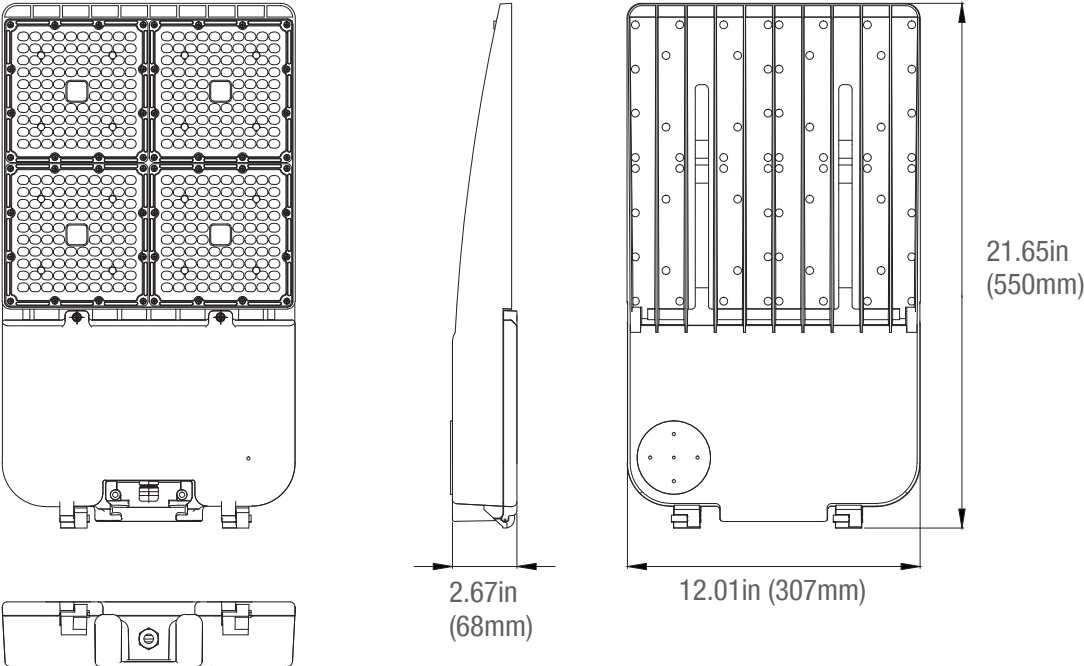

## WALL & AREA LUMINAIRES

DIMENSIONS

75/100/150W  
8.00-lbs

240/320W  
15.50-lbs

**MOUNTINGS (Ordered Separately)**

**Pole Mount 6"**

- P10453 MT-AL/PM6/BZ
- P10458 MT-AL/PM6/WH
- P10468 MT-AL/PM6/BK

**Slip Fitter**

- P10455 MT-AL/SF/BZ
- P10460 MT-AL/SF/WH
- P10470 MT-AL/SF/BK