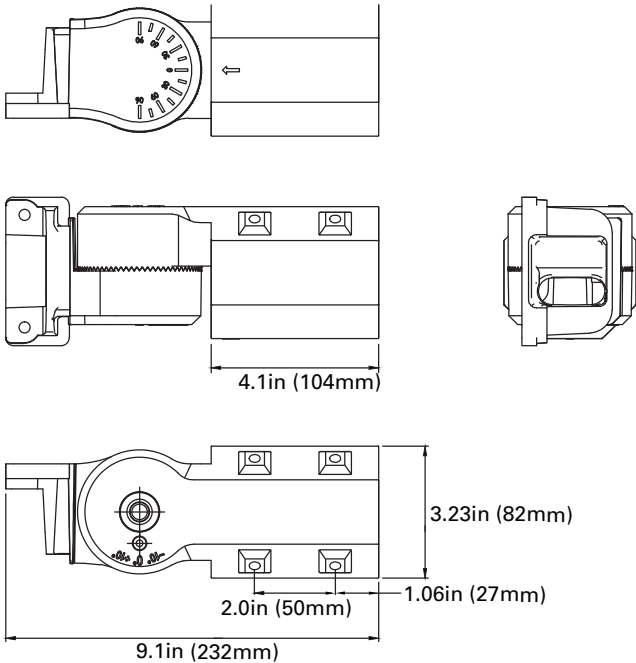

DIMENSIONS

75/100/150W  
8.00-lbs

240/320W  
15.50-lbs

**MOUNTINGS (Ordered Separately)**

**Pole Mount 6"**

- P10453 MT-AL/PM6/BZ
- P10458 MT-AL/PM6/WH
- P10468 MT-AL/PM6/BK

**Slip Fitter**

- P10455 MT-AL/SF/BZ
- P10460 MT-AL/SF/WH
- P10470 MT-AL/SF/BK