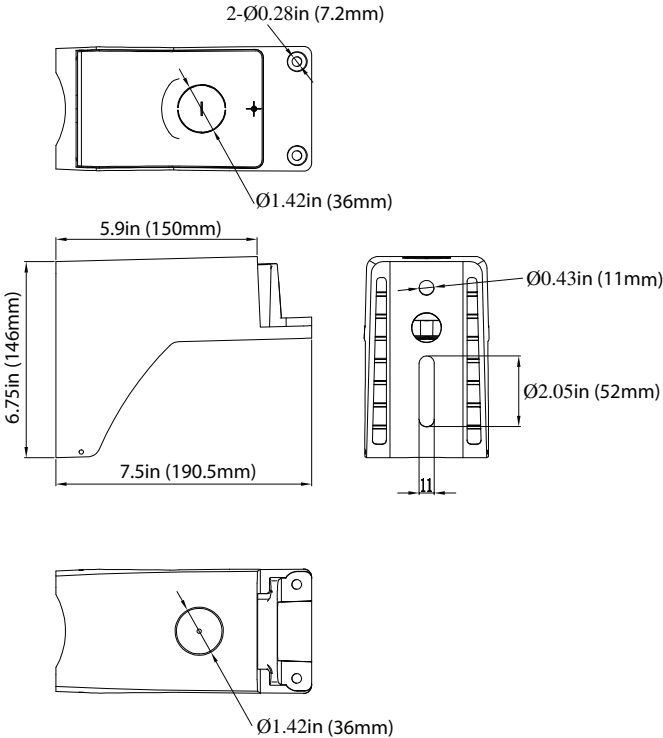

DIMENSIONS

75/100/150W  
8.00-lbs

240/320W  
15.50-lbs

**MOUNTINGS (Ordered Separately)**

**Pole Mount 6"**

- P10453 MT-AL/PM6/BZ
- P10458 MT-AL/PM6/WH
- P10468 MT-AL/PM6/BK

**Slip Fitter**

- P10455 MT-AL/SF/BZ
- P10460 MT-AL/SF/WH
- P10470 MT-AL/SF/BK