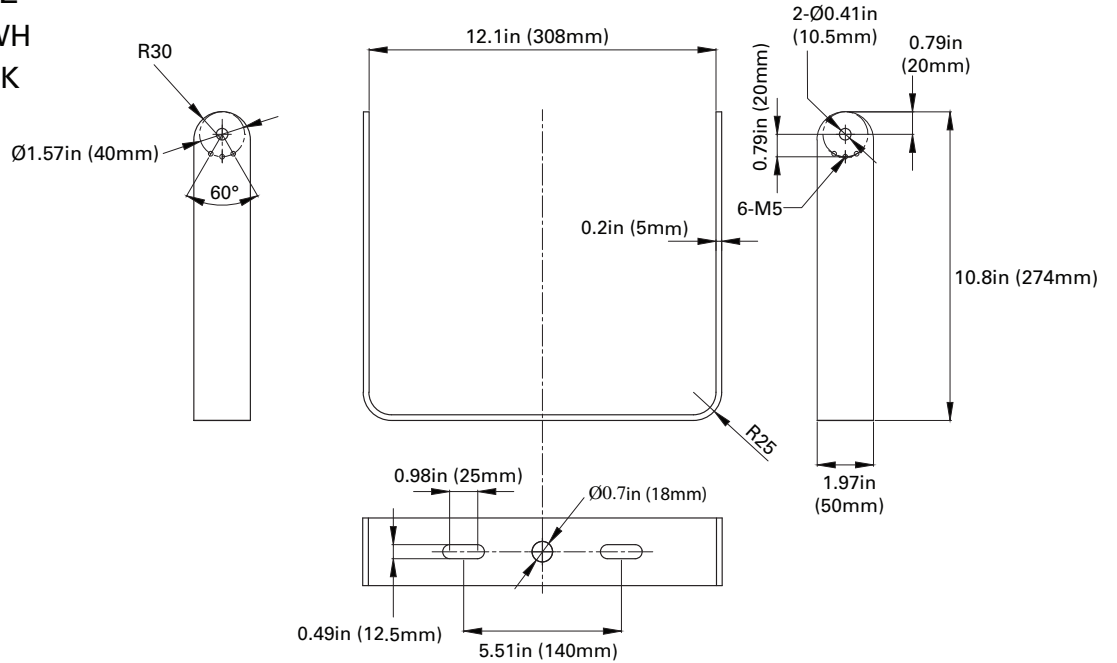

MOUNTINGS (Ordered Separately)

Yoke Mount 12"

- P10456 MT-SAL/YK12/BZ
- P10461 MT-SAL/YK12/WH
- P10471 MT-SAL/YK12/BK