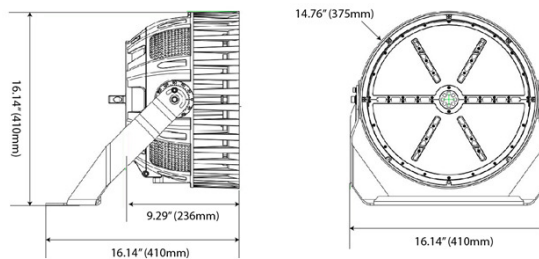

PHOTOMETRIC CHARACTERISTICS

Lumen (lm)	53523	CCT (K)	5000
Efficacy (lm/w)	132	Beam Angle (°)	NEMA 5x5
CRI	> 70		

GENERAL CHARACTERISTICS

Operating Temperature (°F)	-40 ~ 113
Storage Temperature (°F)	-40 ~ 176
IP Rating	IP65
Rated Life	50000 hrs.
Warranty	5 years

ACCESSORIES

Item #	Stock Code	Description

PRODUCT DIMENSIONS

Width- in (mm)	16.14"	410mm
Height- in (mm)	16.14"	410mm
Depth- in (mm)	9.29"	236mm
EPA (ft²)	1.6	
Weight (lbs)	32.6	
Mounting Height (ft)		
Cable Length (ft)		