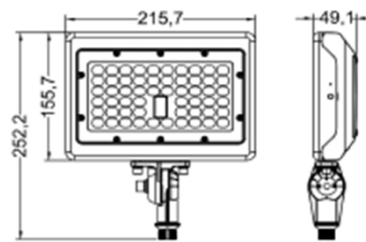

PHOTOMETRIC CHARACTERISTICS

Lumen (lm)	6626	CCT (K)	5000
Efficacy (lm/w)	130	Beam Angle (°)	NEMA 7Hx6V
CRI	80		

GENERAL CHARACTERISTICS

Operating Temperature (°F)	-40 ~ 122
Storage Temperature (°F)	-40 ~ 158
IP Rating	IP65
Rated Life	50000 hrs.
Warranty	5 years

ACCESSORIES

Item #	Stock Code	Description

PRODUCT DIMENSIONS

Width- in (mm)	8.5"	215.7
Height- in (mm)	9.93"	252.2
Depth- in (mm)	1.94"	49.1
EPA (ft²)	-	-
Weight (lbs)	3.52	-
Mounting Height (ft)	-	-
Cable Length (ft)	-	-