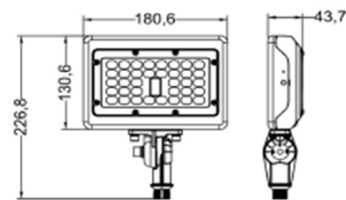

**PHOTOMETRIC CHARACTERISTICS**

Lumen (lm)	4,214	CCT (K)	5000
Efficacy (lm/w)	134	Beam Angle (°)	NEMA 7Hx6V
CRI	80		

**GENERAL CHARACTERISTICS**

Operating Temperature (°F)	-40 ~ 122
Storage Temperature (°F)	-40 ~ 158
IP Rating	IP65
Rated Life	50000 hrs.
Warranty	5 years

**ACCESSORIES**

Item #	Stock Code	Description

**PRODUCT DIMENSIONS**

Width- in (mm)	7.1	180.6
Height- in (mm)	8.93"	226.8
Depth- in (mm)	1.72"	43.7
EPA (ft <sup>2</sup> )	-	
Weight (lbs)	2.42	
Mounting Height (ft)	-	
Cable Length (ft)	-	