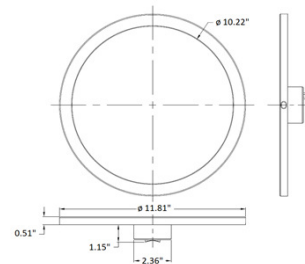

**PHOTOMETRIC CHARACTERISTICS**

Lumen (lm)	960	CCT (K)	2700 / 3000 / 3500 / 4000 / 5000
Efficacy (lm/w)	80	Beam Angle (°)	110
CRI	80		

**GENERAL CHARACTERISTICS**

Operating Temperature (°F)	-4 ~ 104
Storage Temperature (°F)	-4 ~ 122
IP Rating	Wet location
Rated Life	50000 hrs.
Warranty	5 years

**ACCESSORIES**

Item #	Stock Code	Description

**PRODUCT DIMENSIONS**

Width- in (mm)	11.81" (300mm)
Height- in (mm)	1.65" (42mm)
Depth- in (mm)	11.81" (300mm)
EPA (ft <sup>2</sup> )	N/A
Weight (lbs)	0.95
Mounting Height (ft)	>7.8
Cable Length (ft)	1.31