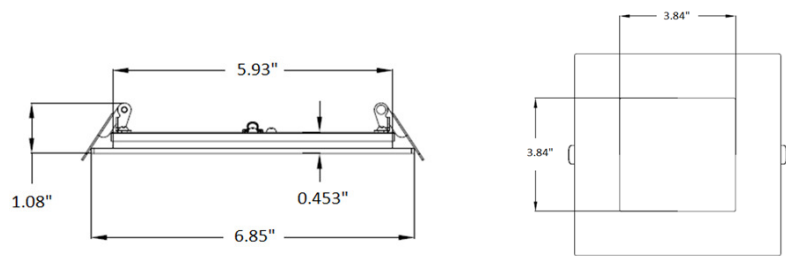

PHOTOMETRIC CHARACTERISTICS

Lumen (lm)	900 / 940 / 970 / 990 / 960	CCT (K)	2700 / 3000 / 3500 / 4000 / 5000
Efficacy (lm/w)	75	Beam Angle (°)	110
CRI	90		

GENERAL CHARACTERISTICS

Operating Temperature (°F)	5 ~ 104
Storage Temperature (°F)	-4 ~ 113
IP Rating	Wet Location
Rated Life	50000 hrs.
Warranty	5 years

ACCESSORIES

Item #	Stock Code	Description
P10309	PLT-NC/6DL	6" Round Pre-Mounting Plate
P10310	PLT-NC/DL/UNV	2"/4"/6" Round Pre-Mount Plate

PRODUCT DIMENSIONS

Width- in (mm)	6.85" (174mm)
Height- in (mm)	1.08" (27.5mm)
Depth- in (mm)	6.85" (174mm)
EPA (ft ²)	N/A
Weight (lbs)	1.43
Mounting Height (ft)	
Cable Length (ft)	