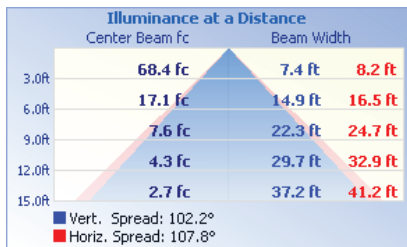

► Illuminance Distribution