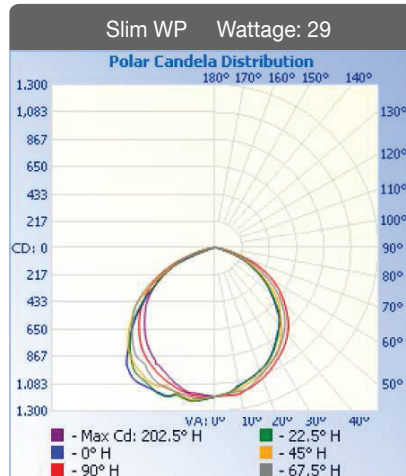

► Illuminance Distribution