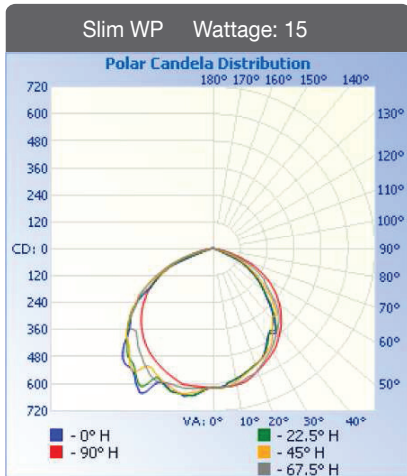

► Illuminance Distribution