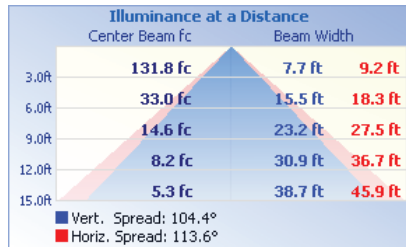

► Illuminance Distribution