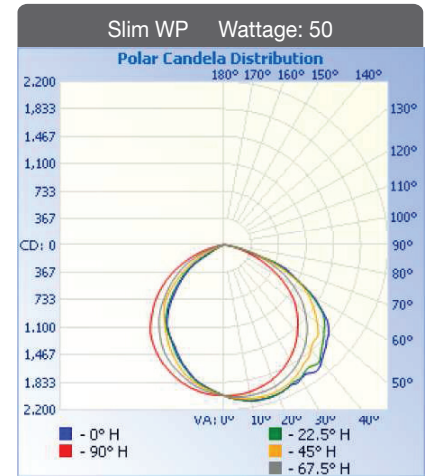

► Illuminance Distribution