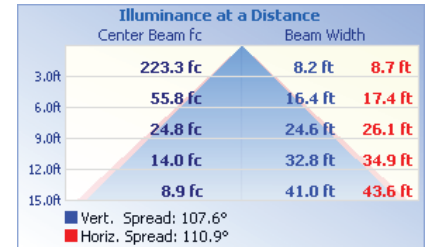

► Illuminance Distribution