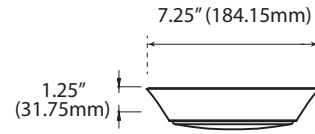

Product Dimension

7-inch (10W)

Weight: 1.02-lbs

7-inch (17W)

Weight: 1.00-lbs

Package