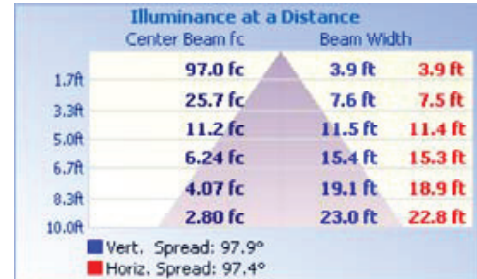

- ▶ Bathroom Lighting
- ▶ Decoration Lighting
- ▶ Hallway Lighting
- ▶ Bedroom Lighting

Ordering Information

Code	Description	CCT	Watt	Lumen	Equip Wattage	Size	Beam Angle	Dim	Rated Hrs	WET RATED LOCATION	ENERGY STAR
7454	LED7FMC-70L830	3000K	10	700	75	7"	Flood	Yes	50,000	•	•
7455	LED7FMC-70L840	4000K	10	700	75	7"	Flood	Yes	50,000	•	•
7456	LED7FMC-70L850	5000K	10	700	75	7"	Flood	Yes	50,000	•	•
7055	LED7FMC-110L830	3000K	17	1,100	120	7"	Flood	Yes	50,000	•	•
7056	LED7FMC-110L840	4000K	17	1,150	120	7"	Flood	Yes	50,000	•	•
7057	LED7FMC-110L850	5000K	17	1,180	120	7"	Flood	Yes	50,000	•	•

Photometric Data

7FMC - 10W

Zonal Lumen Summary

Zone	Lumens	% Luminaire
0-30	211.54	29.90
0-40	337.48	47.80
0-60	560.28	79.30
60-80	117.55	16.60
90-120	7.59	1.10
90-180	9.47	1.30
0-180	706.37	100.00

Total Luminaire Efficiency = 100.00%

7FMC - 17W

Zonal Lumen Summary

Zone	Lumens	% Luminaire
0-30	317.24	26.50
0-40	520.17	43.50
0-60	923.61	77.30
60-80	234.09	19.60
90-120	3.87	0.30
90-180	5.42	0.50
0-180	1195.27	100.00

Total Luminaire Efficiency = 100.00%