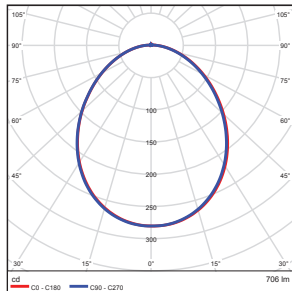

- ▶ Bathroom Lighting
- ▶ Decoration Lighting
- ▶ Hallway Lighting
- ▶ Bedroom Lighting

Ordering Information

Code	Description	CCT	Watt	Lumen	Equip Wattage	Size	Beam Angle	Dim	Rated Hrs	WET RATED LOCATION	ENERGY STAR
7454	LED7FMC-70L830	3000K	10	700	75	7"	Flood	Yes	50,000	•	•
7455	LED7FMC-70L840	4000K	10	700	75	7"	Flood	Yes	50,000	•	•
7456	LED7FMC-70L850	5000K	10	700	75	7"	Flood	Yes	50,000	•	•
7055	LED7FMC-110L830	3000K	17	1,100	120	7"	Flood	Yes	50,000	•	•
7056	LED7FMC-110L840	4000K	17	1,150	120	7"	Flood	Yes	50,000	•	•
7057	LED7FMC-110L850	5000K	17	1,180	120	7"	Flood	Yes	50,000	•	•

Photometric Data

7FMC - 10W

Zonal Lumen Summary

Zone	Lumens	% Luminaire
0-30	211.54	29.90
0-40	337.48	47.80
0-60	560.28	79.30
60-80	117.55	16.60
90-120	7.59	1.10
90-180	9.47	1.30
0-180	706.37	100.00

Total Luminaire Efficiency = 100.00%

Product Dimension

7-inch (10W)

Weight: 1.02-lbs

7-inch (17W)

Weight: 1.00-lbs

Package