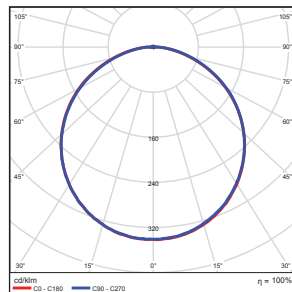

Photometric Data

7FMC - 10W

Zonal Lumen Summary

Zone	Lumens	% Luminaire
0-30	211.54	29.90
0-40	337.48	47.80
0-60	560.28	79.30
60-80	117.55	16.60
90-120	7.59	1.10
90-180	9.47	1.30
0-180	706.37	100.00

Total Luminaire Efficiency = 100.00%

7FMC - 17W

Zonal Lumen Summary

Zone	Lumens	% Luminaire
0-30	317.24	26.50
0-40	520.17	43.50
0-60	923.61	77.30
60-80	234.09	19.60
90-120	3.87	0.30
90-180	5.42	0.50
0-180	1195.27	100.00

Total Luminaire Efficiency = 100.00%

Product Dimension

7-inch (10W)

Weight: 1.02-lbs

7-inch (17W)

Weight: 1.00-lbs

Package