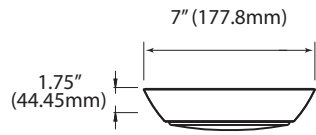

Product Dimension

7-inch (10W)

Weight: 1.02-lbs

7-inch (17W)

Weight: 1.00-lbs

Package