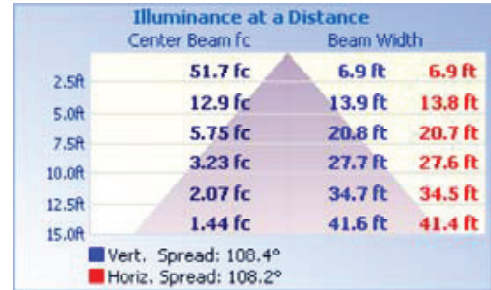

Zonal Lumen Summary

Zone	Lumens	% Luminaire
0-30	253.58	25.20
0-40	414.09	41.20
0-60	716.31	71.30
60-80	185.31	18.40
70-80	76.14	7.60
90-120	50.92	5.10
90-180	54.37	5.40
0-180	1004.51	100.00

Total Luminaire Efficiency = 100.00%