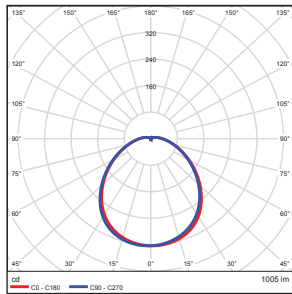

Photometric Data

11FMS - 14W

Zonal Lumen Summary

Zone	Lumens	% Luminaire
0-30	253.58	25.20
0-40	414.09	41.20
0-60	716.31	71.30
60-80	185.31	18.40
70-80	76.14	7.60
90-120	50.92	5.10
90-180	54.37	5.40
0-180	1004.51	100.00

Total Luminaire Efficiency = 100.00%

Product Dimensions

11-inch

Weight: 3.30-lbs

15-inch

Weight: 4.75-lbs

Package

Package
(Master)