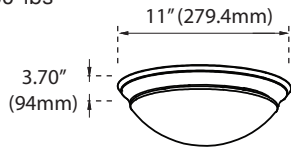

Total Luminaire Efficiency = 100.00%

Product Dimensions

11-inch

Weight: 3.30-lbs

15-inch

Weight: 4.75-lbs

Package

Package
(Master)