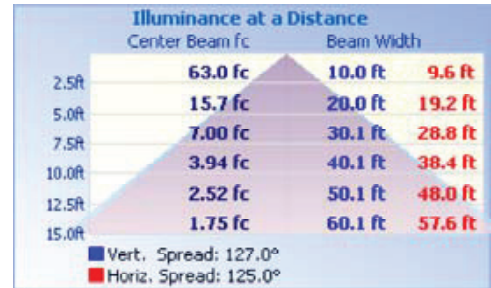

Total Luminaire Efficiency = 100.00%

15FMS - 22W

Zonal Lumen Summary

Zone	Lumens	% Luminaire
0-30	304.41	19.60
0-40	500.31	32.30
0-60	916.44	59.10
60-80	349.62	22.60
70-80	160.50	10.40
90-120	147.76	9.50
90-180	161.69	10.40
0-180	1550.3	100.00

Total Luminaire Efficiency = 100.00%

Product Dimensions

11-inch

Weight: 3.30-lbs

15-inch

Weight: 4.75-lbs

Package

Package
(Master)