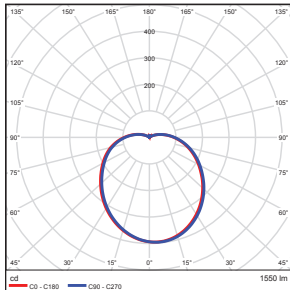

Ordering Information

Code	Description	CCT	Watt	Lumen	Equiv Wattage	Size	Color	Dim	Rated Hrs	DAMP LOCATION	ENERGY STAR
7418	LED11FMS-98L830-BZ	3000K	14	980	100	11"	Bronze	Yes	50,000	•	•
7419	LED11FMS-98L840-BZ	4000K	14	980	100	11"	Bronze	Yes	50,000	•	•
7421	LED15FMS-154L830-BZ	3000K	22	1,540	150	15"	Bronze	Yes	50,000	•	•
7422	LED15FMS-154L840-BZ	4000K	22	1,540	150	15"	Bronze	Yes	50,000	•	•
7424	LED11FMS-98L830-NI	3000K	14	980	100	11"	Nickel	Yes	50,000	•	•
7425	LED11FMS-98L840-NI	4000K	14	980	100	11"	Nickel	Yes	50,000	•	•
7427	LED15FMS-154L830-NI	3000K	22	1,540	150	15"	Nickel	Yes	50,000	•	•
7428	LED15FMS-154L840-NI	4000K	22	1,540	150	15"	Nickel	Yes	50,000	•	•

Photometric Data

11FMS - 14W

Zonal Lumen Summary

Zone	Lumens	% Luminaire
0-30	253.58	25.20
0-40	414.09	41.20
0-60	716.31	71.30
60-80	185.31	18.40
70-80	76.14	7.60
90-120	50.92	5.10
90-180	54.37	5.40
0-180	1004.51	100.00

Total Luminaire Efficiency = 100.00%

15FMS - 22W

Zonal Lumen Summary

Zone	Lumens	% Luminaire
0-30	304.41	19.60
0-40	500.31	32.30
0-60	916.44	59.10
60-80	349.62	22.60
70-80	160.50	10.40
90-120	147.76	9.50
90-180	161.69	10.40
0-180	1550.3	100.00

Total Luminaire Efficiency = 100.00%