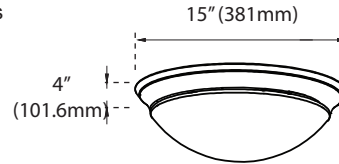

Total Luminaire Efficiency = 100.00%

Product Dimensions

11-inch

Weight: 3.30-lbs

15-inch

Weight: 4.75-lbs

Package

Package
(Master)