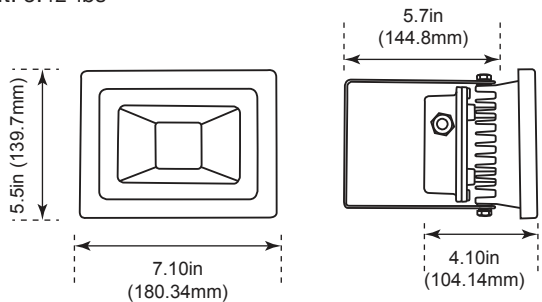

DIMENSIONS

29/58 Watt

Weight: 7.0-lbs

13 Watt

Weight: 1.89-lbs

28 Watt

Weight: 3.42-lbs

PHOTOMETRICS CHART

29 Watt
KNC

5.0ft	Illuminance at a Distance	
	Center Beam (f)	Beam Width (f)
5.0ft	46.2 ft	15.6 ft 15.6 ft
10.0ft	11.6 ft	31.2 ft 31.3 ft
15.0ft	5.14 ft	46.9 ft 46.9 ft
20.0ft	2.89 ft	62.5 ft 62.6 ft
25.0ft	1.85 ft	78.1 ft 78.2 ft
30.0ft	1.28 ft	93.7 ft 93.9 ft

■ Vert. Spread: 114.7°
■ Horiz. Spread: 114.8°

58 Watt
KNC

5.0ft	Illuminance at a Distance	
	Center Beam (f)	Beam Width (f)
5.0ft	91.3 ft	15.7 ft 15.7 ft
10.0ft	22.8 ft	31.4 ft 31.5 ft
15.0ft	10.1 ft	47.1 ft 47.2 ft
20.0ft	5.70 ft	62.9 ft 63.0 ft
25.0ft	3.65 ft	78.6 ft 78.7 ft
30.0ft	2.53 ft	94.3 ft 94.4 ft