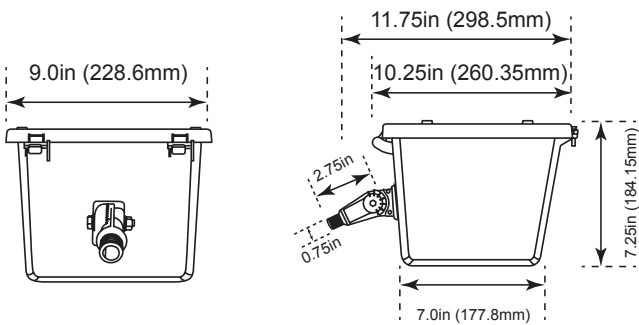

DIMENSIONS

29/58 Watt

Weight: 7.0-lbs

13 Watt

Weight: 1.89-lbs

28 Watt

Weight: 3.42-lbs

PHOTOMETRICS CHART

29 Watt
KNC

5.0ft	Illuminance at a Distance	
	Center Beam (f)	Beam Width (f)
5.0ft	46.2 ft	15.6 ft 15.6 ft
10.0ft	11.6 ft	31.2 ft 31.3 ft
15.0ft	5.14 ft	46.9 ft 46.9 ft
20.0ft	2.89 ft	62.5 ft 62.6 ft
25.0ft	1.85 ft	78.1 ft 78.2 ft
30.0ft	1.28 ft	93.7 ft 93.9 ft