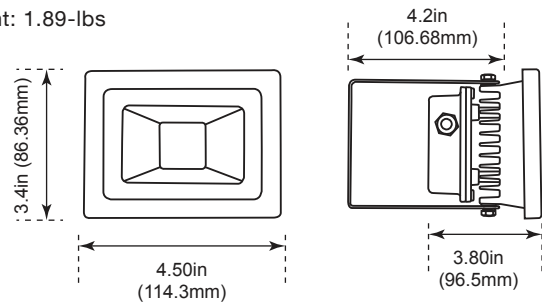

DIMENSIONS

29/58 Watt

Weight: 7.0-lbs

13 Watt

Weight: 1.89-lbs

28 Watt

Weight: 3.42-lbs

PHOTOMETRICS CHART

29 Watt
KNC

5.0ft	Illuminance at a Distance	
	Center Beam (f)	Beam Width (f)
5.0ft	46.2 ft	15.6 ft 15.6 ft
10.0ft	11.6 ft	31.2 ft 31.3 ft
15.0ft	5.14 ft	46.9 ft 46.9 ft
20.0ft	2.89 ft	62.5 ft 62.6 ft
25.0ft	1.85 ft	78.1 ft 78.2 ft
30.0ft	1.28 ft	93.7 ft 93.9 ft

■ Vert. Spread: 114.7°
■ Horiz. Spread: 114.8°

58 Watt
KNC

5.0ft	Illuminance at a Distance	
	Center Beam (f)	Beam Width (f)
5.0ft	91.3 ft	15.7 ft 15.7 ft
10.0ft	22.8 ft	31.4 ft 31.5 ft
15.0ft	10.1 ft	47.1 ft 47.2 ft
20.0ft	5.70 ft	62.9 ft 63.0 ft
25.0ft	3.65 ft	78.6 ft 78.7 ft
30.0ft	2.53 ft	94.3 ft 94.4 ft