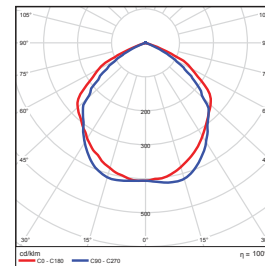

DIMENSIONS

29/58 Watt

Weight: 7.0-lbs

13 Watt

Weight: 1.89-lbs

28 Watt

Weight: 3.42-lbs

PHOTOMETRICS CHART

■ Vert. Spread: 114.7°
■ Horiz. Spread: 114.8°

58 Watt
KNC

5.0ft	Illuminance at a Distance	
	Center Beam (f)	Beam Width (f)
5.0ft	91.3 ft	15.7 ft 15.7 ft
10.0ft	22.8 ft	31.4 ft 31.5 ft
15.0ft	10.1 ft	47.1 ft 47.2 ft
20.0ft	5.70 ft	62.9 ft 63.0 ft
25.0ft	3.65 ft	78.6 ft 78.7 ft
30.0ft	2.53 ft	94.3 ft 94.4 ft

■ Vert. Spread: 115.1°
■ Horiz. Spread: 115.1°

13 Watt

5.0ft	Illuminance at a Distance	
	Center Beam (f)	Beam Width (f)
5.0ft	26.3 ft	13.2 ft 9.4 ft
10.0ft	6.58 ft	26.3 ft 18.9 ft
15.0ft	2.92 ft	39.5 ft 28.3 ft
20.0ft	1.65 ft	52.7 ft 37.8 ft
25.0ft	1.05 ft	65.9 ft 47.2 ft
30.0ft	0.73 ft	79.0 ft 56.6 ft

■ Vert. Spread: 105.6°
■ Horiz. Spread: 86.7°

28 Watt

5.0ft	Illuminance at a Distance	
	Center Beam (f)	Beam Width (f)
5.0ft	48.9 ft	14.4 ft 11.7 ft
10.0ft	12.2 ft	28.8 ft 23.4 ft
15.0ft	5.44 ft	43.2 ft 35.1 ft
20.0ft	3.06 ft	57.6 ft 46.9 ft
25.0ft	1.96 ft	72.1 ft 58.6 ft
30.0ft	1.36 ft	86.5 ft 70.3 ft