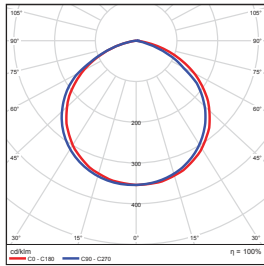

ORDERING

Watts (W)	Ordering Code	Description	CCT (K)	Lumens (Lm)	Equiv. Wattage (W)	NPT	Color	IP65/66 Rated
29	7179	LED-FXFDL29/40K/DB-KNC	4000K	3,521	175	1/2"KNC	Bronze	IP66
29	7180	LED-FXFDL29/50K/DB-KNC	5000K	3,521	175	1/2"KNC	Bronze	IP66
58	7181	LED-FXFDL58/40K/DB-KNC	4000K	6,735	250	1/2"KNC	Bronze	IP66
58	7182	LED-FXFDL58/50K/DB-KNC	5000K	7,008	250	1/2"KNC	Bronze	IP66
13	7543	LED-FXFDL13/27K/BK	2700K	1,319	75	Yoke	Black	IP65
13	7514	LED-FXFDL13/50K/BK	5000K	1,319	75	Yoke	Black	IP65
13	7544	LED-FXFDL13/40K/WH	4000K	1,301	75	Yoke	White	IP65
13	7545	LED-FXFDL13/50K/WH	5000K	1,319	75	Yoke	White	IP65
28	7546	LED-FXFDL28/40K/WH	4000K	3,010	175	Yoke	White	IP65
28	7547	LED-FXFDL28/50K/WH	5000K	3,084	175	Yoke	White	IP65

DIMENSIONS

29/58 Watt

Weight: 7.0-lbs

13 Watt

Weight: 1.89-lbs

28 Watt

Weight: 3.42-lbs

PHOTOMETRICS CHART

29 Watt
KNC

5.0ft	Illuminance at a Distance	
	Center Beam (f)	Beam Width (f)
5.0ft	46.2 ft	15.6 ft 15.6 ft
10.0ft	11.6 ft	31.2 ft 31.3 ft
15.0ft	5.14 ft	46.9 ft 46.9 ft
20.0ft	2.89 ft	62.5 ft 62.6 ft
25.0ft	1.85 ft	78.1 ft 78.2 ft
30.0ft	1.28 ft	93.7 ft 93.9 ft

■ Vert. Spread: 114.7°
■ Horiz. Spread: 114.8°

58 Watt
KNC

5.0ft	Illuminance at a Distance	
	Center Beam (f)	Beam Width (f)
5.0ft	91.3 ft	15.7 ft 15.7 ft
10.0ft	22.8 ft	31.4 ft 31.5 ft
15.0ft	10.1 ft	47.1 ft 47.2 ft
20.0ft	5.70 ft	62.9 ft 63.0 ft
25.0ft	3.65 ft	78.6 ft 78.7 ft
30.0ft	2.53 ft	94.3 ft 94.4 ft