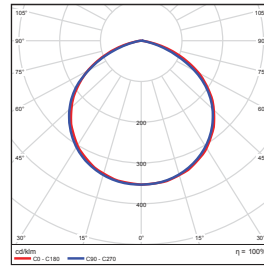

ORDERING

Watts (W)	Ordering Code	Description	CCT (K)	Lumens (Lm)	Equiv. Wattage (W)	NPT	Color	IP65/66 Rated
29	7179	LED-FXFDL29/40K/DB-KNC	4000K	3,521	175	1/2"KNC	Bronze	IP66
29	7180	LED-FXFDL29/50K/DB-KNC	5000K	3,521	175	1/2"KNC	Bronze	IP66
58	7181	LED-FXFDL58/40K/DB-KNC	4000K	6,735	250	1/2"KNC	Bronze	IP66
58	7182	LED-FXFDL58/50K/DB-KNC	5000K	7,008	250	1/2"KNC	Bronze	IP66
13	7543	LED-FXFDL13/27K/BK	2700K	1,319	75	Yoke	Black	IP65
13	7514	LED-FXFDL13/50K/BK	5000K	1,319	75	Yoke	Black	IP65
13	7544	LED-FXFDL13/40K/WH	4000K	1,301	75	Yoke	White	IP65
13	7545	LED-FXFDL13/50K/WH	5000K	1,319	75	Yoke	White	IP65
28	7546	LED-FXFDL28/40K/WH	4000K	3,010	175	Yoke	White	IP65
28	7547	LED-FXFDL28/50K/WH	5000K	3,084	175	Yoke	White	IP65

DIMENSIONS

29/58 Watt

Weight: 7.0-lbs

13 Watt

Weight: 1.89-lbs

28 Watt

Weight: 3.42-lbs

PHOTOMETRICS CHART

29 Watt
KNC

5.0ft	Illuminance at a Distance	
	Center Beam (f)	Beam Width (f)
5.0ft	46.2 ft	15.6 ft 15.6 ft
10.0ft	11.6 ft	31.2 ft 31.3 ft
15.0ft	5.14 ft	46.9 ft 46.9 ft
20.0ft	2.89 ft	62.5 ft 62.6 ft
25.0ft	1.85 ft	78.1 ft 78.2 ft
30.0ft	1.28 ft	93.7 ft 93.9 ft

■ Vert. Spread: 114.7°
■ Horiz. Spread: 114.8°

58 Watt
KNC

5.0ft	Illuminance at a Distance	
	Center Beam (f)	Beam Width (f)
5.0ft	91.3 ft	15.7 ft 15.7 ft
10.0ft	22.8 ft	31.4 ft 31.5 ft
15.0ft	10.1 ft	47.1 ft 47.2 ft
20.0ft	5.70 ft	62.9 ft 63.0 ft
25.0ft	3.65 ft	78.6 ft 78.7 ft
30.0ft	2.53 ft	94.3 ft 94.4 ft