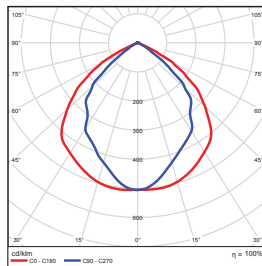

DIMENSIONS

29/58 Watt

Weight: 7.0-lbs

13 Watt

Weight: 1.89-lbs

28 Watt

Weight: 3.42-lbs

PHOTOMETRICS CHART

29 Watt
KNC

5.0ft	Illuminance at a Distance	
	Center Beam (f)	Beam Width (f)
5.0ft	46.2 ft	15.6 ft 15.6 ft
10.0ft	11.6 ft	31.2 ft 31.3 ft
15.0ft	5.14 ft	46.9 ft 46.9 ft
20.0ft	2.89 ft	62.5 ft 62.6 ft
25.0ft	1.85 ft	78.1 ft 78.2 ft
30.0ft	1.28 ft	93.7 ft 93.9 ft

■ Vert. Spread: 114.7°
■ Horiz. Spread: 114.8°

58 Watt
KNC

5.0ft	Illuminance at a Distance	
	Center Beam (f)	Beam Width (f)
5.0ft	91.3 ft	15.7 ft 15.7 ft
10.0ft	22.8 ft	31.4 ft 31.5 ft
15.0ft	10.1 ft	47.1 ft 47.2 ft
20.0ft	5.70 ft	62.9 ft 63.0 ft
25.0ft	3.65 ft	78.6 ft 78.7 ft
30.0ft	2.53 ft	94.3 ft 94.4 ft

■ Vert. Spread: 115.1°
■ Horiz. Spread: 115.1°

13 Watt

5.0ft	Illuminance at a Distance	
	Center Beam (f)	Beam Width (f)
5.0ft	26.3 ft	13.2 ft 9.4 ft
10.0ft	6.58 ft	26.3 ft 18.9 ft
15.0ft	2.92 ft	39.5 ft 28.3 ft
20.0ft	1.65 ft	52.7 ft 37.8 ft
25.0ft	1.05 ft	65.9 ft 47.2 ft
30.0ft	0.73 ft	79.0 ft 56.6 ft