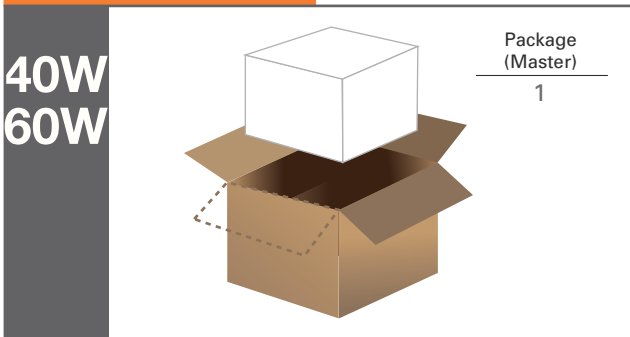

LED CANOPY

Dimensions

	LED	Length (in/mm)	Width (in/mm)	Height (in/mm)	Weight (lbs)
	40W	9.0 / 229	9.0 / 229	8.0 / 203	4.70
	60W	12.5 / 315	12.5 / 315	9.0 / 229	7.72

Package

Product Data

Item Code	Description	Wattage	CCT	Lumen Output	Equivalent Wattage	CRI	Color	IP65 Rated	UL US	DLC LISTED
7166	LED-FXCCM40/40K/DB	40W	4000K	3,429	100W	85	D.Bronze	●	●	●
7167	LED-FXCCM40/50K/DB	40W	5000K	3,429	100W	85	D.Bronze	●	●	●
7538	LED-FXCCM40/40K/WH	40W	4000K	3,429	100W	85	White	●	●	●
7539	LED-FXCCM40/50K/WH	40W	5000K	3,429	100W	85	White	●	●	●
7084	LED-FXCCM60/40K/DB	60W	4000K	5,258	175W	75	D.Bronze	●	●	●
7085	LED-FXCCM60/50K/DB	60W	5000K	4,948	175W	86	D.Bronze	●	●	●
7536	LED-FXCCM60/40K/WH	60W	4000K	4,948	175W	86	White	●	●	●
7537	LED-FXCCM60/50K/WH	60W	5000K	4,948	175W	86	White	●	●	●

Visit www.mynaturalLED.com to download the installation guide or contact your sales rep for more information.