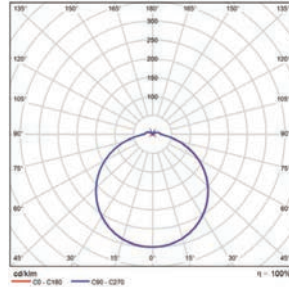

**60SW- 10"x10"**  
5.51-lbs

**100SW-13"x13"**  
7.72-lbs

**60SW with Frosted Lens Cover (P10125)**

**60SW with Drop Lens (P10126)**

**PHOTOMETRICS CHART**

**60 Watt**  
DLC Premium

	Center Beam Fc	Beam Width	
2.5R	300 fc	14.3 ft	12.6 ft
5.0R	75.1 fc	28.6 ft	25.3 ft
7.5R	33.4 fc	42.9 ft	37.9 ft
10.0R	18.8 fc	57.1 ft	50.5 ft
12.5R	12.0 fc	71.4 ft	63.1 ft
15.0R	8.35 fc	85.7 ft	75.8 ft

■ Vert. Spread: 141.4°  
■ Horiz. Spread: 136.8°

**60 Watt**  
10" Canopy + P10125 Frosted Lens

	Center Beam Fc	Beam Width	
2.5R	314 fc	8.4 ft	8.5 ft
5.0R	78.5 fc	16.9 ft	17.0 ft
7.5R	34.9 fc	25.3 ft	25.5 ft
10.0R	19.6 fc	33.7 ft	33.9 ft
12.5R	12.6 fc	42.2 ft	42.4 ft
15.0R	8.72 fc	50.6 ft	50.9 ft

■ Vert. Spread: 118.7°  
■ Horiz. Spread: 119.0°

**60 Watt**  
10" Canopy + P10126 Drop Lens

	Center Beam Fc	Beam Width	
2.5R	319 fc	5.6 ft	5.5 ft
5.0R	79.8 fc	11.3 ft	11.1 ft
7.5R	35.4 fc	16.9 ft	16.6 ft
10.0R	19.9 fc	22.5 ft	22.1 ft
12.5R	12.8 fc	28.2 ft	27.7 ft
15.0R	8.86 fc	33.8 ft	33.2 ft