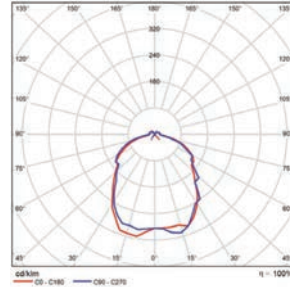

**60SW- 10"x10"**  
5.51-lbs

**100SW-13"x13"**  
7.72-lbs

**60SW with Frosted Lens Cover (P10125)**

**60SW with Drop Lens (P10126)**

**PHOTOMETRICS CHART**

**60 Watt**  
DLC Premium

	Center Beam Fc	Beam Width	
2.5R	300 fc	14.3 ft	12.6 ft
5.0R	75.1 fc	28.6 ft	25.3 ft
7.5R	33.4 fc	42.9 ft	37.9 ft
10.0R	18.8 fc	57.1 ft	50.5 ft
12.5R	12.0 fc	71.4 ft	63.1 ft
15.0R	8.35 fc	85.7 ft	75.8 ft

■ Vert. Spread: 141.4°  
■ Horiz. Spread: 136.8°

**60 Watt**  
10" Canopy + P10125 Frosted Lens

	Center Beam Fc	Beam Width	
2.5R	314 fc	8.4 ft	8.5 ft
5.0R	78.5 fc	16.9 ft	17.0 ft
7.5R	34.9 fc	25.3 ft	25.5 ft
10.0R	19.6 fc	33.7 ft	33.9 ft
12.5R	12.6 fc	42.2 ft	42.4 ft
15.0R	8.72 fc	50.6 ft	50.9 ft

■ Vert. Spread: 118.7°  
■ Horiz. Spread: 119.0°

**60 Watt**  
10" Canopy + P10126 Drop Lens

	Center Beam Fc	Beam Width	
2.5R	319 fc	5.6 ft	5.5 ft
5.0R	79.8 fc	11.3 ft	11.1 ft
7.5R	35.4 fc	16.9 ft	16.6 ft
10.0R	19.9 fc	22.5 ft	22.1 ft
12.5R	12.8 fc	28.2 ft	27.7 ft
15.0R	8.86 fc	33.8 ft	33.2 ft

■ Vert. Spread: 96.9°  
■ Horiz. Spread: 95.8°

**100 Watt**  
DLC Premium

	Center Beam Fc	Beam Width	
2.5R	374 fc	19.0 ft	16.4 ft
5.0R	93.5 fc	37.9 ft	32.8 ft
7.5R	41.6 fc	56.9 ft	49.2 ft
10.0R	23.4 fc	75.9 ft	65.6 ft
12.5R	15.0 fc	94.9 ft	82.0 ft
15.0R	10.4 fc	113.8 ft	98.4 ft