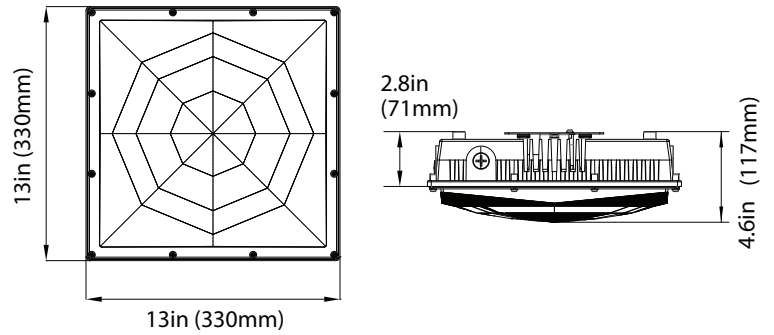

### Surge Protector

P10389 SPD-L-10KV-277  
(Surge Protection 10KV 120-277V)

P10390 SPD-L-20KV-277  
(Surge Protection 20KV 120-277V)

P10391 SPD-L-20KV-480  
(Surge Protection 20KV 347-480V)

**DIMENSIONS**

**60SW- 10"x10"**  
5.51-lbs

**100SW-13"x13"**  
7.72-lbs

**60SW with Frosted Lens Cover (P10125)**

**60SW with Drop Lens (P10126)**

**PHOTOMETRICS CHART**

**60 Watt**  
DLC Premium

	Center Beam Fc	Beam Width	
2.5R	300 fc	14.3 ft	12.6 ft
5.0R	75.1 fc	28.6 ft	25.3 ft
7.5R	33.4 fc	42.9 ft	37.9 ft
10.0R	18.8 fc	57.1 ft	50.5 ft
12.5R	12.0 fc	71.4 ft	63.1 ft
15.0R	8.35 fc	85.7 ft	75.8 ft