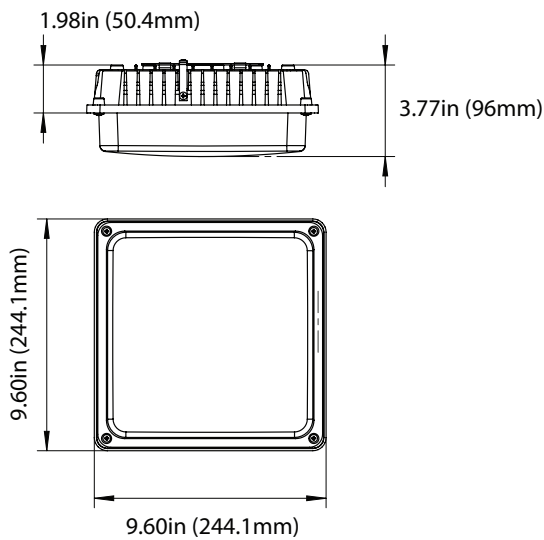

### Surge Protector

P10389 SPD-L-10KV-277  
(Surge Protection 10KV 120-277V)

P10390 SPD-L-20KV-277  
(Surge Protection 20KV 120-277V)

P10391 SPD-L-20KV-480  
(Surge Protection 20KV 347-480V)

**DIMENSIONS**

**60SW- 10"x10"**  
5.51-lbs

**100SW-13"x13"**  
7.72-lbs

**60SW with Frosted Lens Cover (P10125)**

**60SW with Drop Lens (P10126)**

**PHOTOMETRICS CHART**

**60 Watt**  
DLC Premium

	Center Beam Fc	Beam Width	
2.5R	300 fc	14.3 ft	12.6 ft
5.0R	75.1 fc	28.6 ft	25.3 ft
7.5R	33.4 fc	42.9 ft	37.9 ft
10.0R	18.8 fc	57.1 ft	50.5 ft
12.5R	12.0 fc	71.4 ft	63.1 ft
15.0R	8.35 fc	85.7 ft	75.8 ft