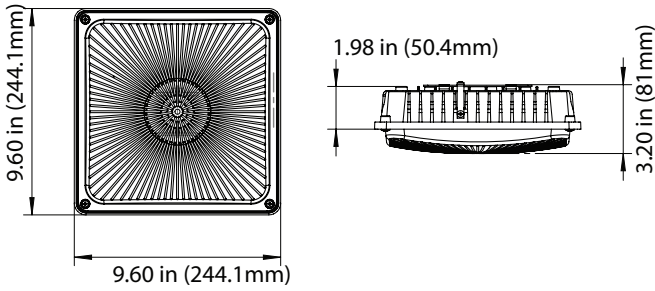

### Surge Protector

P10389 SPD-L-10KV-277  
(Surge Protection 10KV 120-277V)

P10390 SPD-L-20KV-277  
(Surge Protection 20KV 120-277V)

P10391 SPD-L-20KV-480  
(Surge Protection 20KV 347-480V)

**DIMENSIONS**

**60SW- 10"x10"**  
5.51-lbs

**100SW-13"x13"**  
7.72-lbs

**60SW with Frosted Lens Cover (P10125)**

**60SW with Drop Lens (P10126)**

**PHOTOMETRICS CHART**

**60 Watt**  
DLC Premium

	Center Beam Fc	Beam Width	
2.5R	300 fc	14.3 ft	12.6 ft
5.0R	75.1 fc	28.6 ft	25.3 ft
7.5R	33.4 fc	42.9 ft	37.9 ft
10.0R	18.8 fc	57.1 ft	50.5 ft
12.5R	12.0 fc	71.4 ft	63.1 ft
15.0R	8.35 fc	85.7 ft	75.8 ft