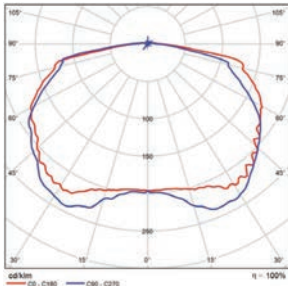

**60SW- 10"x10"**  
5.51-lbs

**100SW-13"x13"**  
7.72-lbs

**60SW with Frosted Lens Cover (P10125)**

**60SW with Drop Lens (P10126)**

**PHOTOMETRICS CHART**

**60 Watt**  
DLC Premium

	Center Beam Fc	Beam Width	
2.5R	300 fc	14.3 ft	12.6 ft
5.0R	75.1 fc	28.6 ft	25.3 ft
7.5R	33.4 fc	42.9 ft	37.9 ft
10.0R	18.8 fc	57.1 ft	50.5 ft
12.5R	12.0 fc	71.4 ft	63.1 ft
15.0R	8.35 fc	85.7 ft	75.8 ft

■ Vert. Spread: 141.4°  
■ Horiz. Spread: 136.8°

**60 Watt**  
10" Canopy + P10125 Frosted Lens

	Center Beam Fc	Beam Width	
2.5R	314 fc	8.4 ft	8.5 ft
5.0R	78.5 fc	16.9 ft	17.0 ft
7.5R	34.9 fc	25.3 ft	25.5 ft
10.0R	19.6 fc	33.7 ft	33.9 ft
12.5R	12.6 fc	42.2 ft	42.4 ft
15.0R	8.72 fc	50.6 ft	50.9 ft

■ Vert. Spread: 118.7°  
■ Horiz. Spread: 119.0°

**60 Watt**  
10" Canopy + P10126 Drop Lens

	Center Beam Fc	Beam Width	
2.5R	319 fc	5.6 ft	5.5 ft
5.0R	79.8 fc	11.3 ft	11.1 ft
7.5R	35.4 fc	16.9 ft	16.6 ft
10.0R	19.9 fc	22.5 ft	22.1 ft
12.5R	12.8 fc	28.2 ft	27.7 ft
15.0R	8.86 fc	33.8 ft	33.2 ft

■ Vert. Spread: 96.9°  
■ Horiz. Spread: 95.8°

**100 Watt**  
DLC Premium

	Center Beam Fc	Beam Width	
2.5R	374 fc	19.0 ft	16.4 ft
5.0R	93.5 fc	37.9 ft	32.8 ft
7.5R	41.6 fc	56.9 ft	49.2 ft
10.0R	23.4 fc	75.9 ft	65.6 ft
12.5R	15.0 fc	94.9 ft	82.0 ft
15.0R	10.4 fc	113.8 ft	98.4 ft