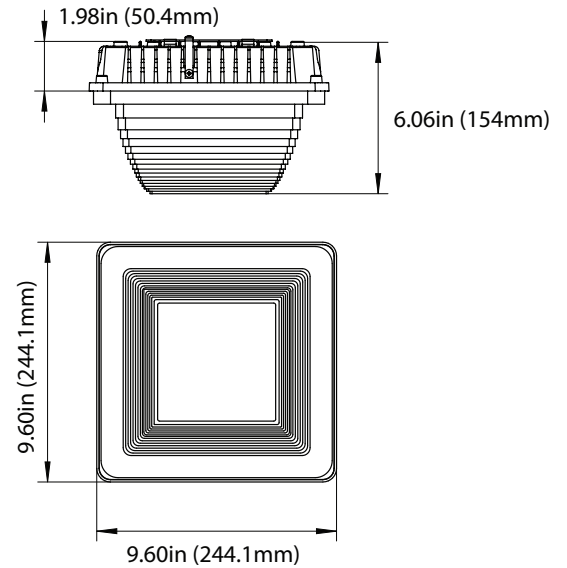

**60SW- 10"x10"**  
5.51-lbs

**100SW-13"x13"**  
7.72-lbs

**60SW with Frosted Lens Cover (P10125)**

**60SW with Drop Lens (P10126)**

**PHOTOMETRICS CHART**

**60 Watt**  
DLC Premium

	Center Beam Fc	Beam Width	
2.5R	300 fc	14.3 ft	12.6 ft
5.0R	75.1 fc	28.6 ft	25.3 ft
7.5R	33.4 fc	42.9 ft	37.9 ft
10.0R	18.8 fc	57.1 ft	50.5 ft
12.5R	12.0 fc	71.4 ft	63.1 ft
15.0R	8.35 fc	85.7 ft	75.8 ft

■ Vert. Spread: 141.4°  
■ Horiz. Spread: 136.8°

**60 Watt**  
10" Canopy + P10125 Frosted Lens

	Center Beam Fc	Beam Width	
2.5R	314 fc	8.4 ft	8.5 ft
5.0R	78.5 fc	16.9 ft	17.0 ft
7.5R	34.9 fc	25.3 ft	25.5 ft
10.0R	19.6 fc	33.7 ft	33.9 ft
12.5R	12.6 fc	42.2 ft	42.4 ft
15.0R	8.72 fc	50.6 ft	50.9 ft

■ Vert. Spread: 118.7°  
■ Horiz. Spread: 119.0°

**60 Watt**  
10" Canopy + P10126 Drop Lens

	Center Beam Fc	Beam Width	
2.5R	319 fc	5.6 ft	5.5 ft
5.0R	79.8 fc	11.3 ft	11.1 ft
7.5R	35.4 fc	16.9 ft	16.6 ft
10.0R	19.9 fc	22.5 ft	22.1 ft
12.5R	12.8 fc	28.2 ft	27.7 ft
15.0R	8.86 fc	33.8 ft	33.2 ft