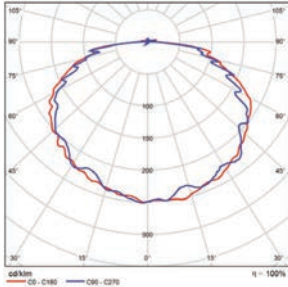

**60SW- 10"x10"**  
5.51-lbs

**100SW-13"x13"**  
7.72-lbs

**60SW with Frosted Lens Cover (P10125)**

**60SW with Drop Lens (P10126)**

**PHOTOMETRICS CHART**

**60 Watt**  
DLC Premium

	Center Beam Fc	Beam Width	
2.5R	300 fc	14.3 ft	12.6 ft
5.0R	75.1 fc	28.6 ft	25.3 ft
7.5R	33.4 fc	42.9 ft	37.9 ft
10.0R	18.8 fc	57.1 ft	50.5 ft
12.5R	12.0 fc	71.4 ft	63.1 ft
15.0R	8.35 fc	85.7 ft	75.8 ft

■ Vert. Spread: 141.4°  
■ Horiz. Spread: 136.8°

**60 Watt**  
10" Canopy + P10125 Frosted Lens

	Center Beam Fc	Beam Width	
2.5R	314 fc	8.4 ft	8.5 ft
5.0R	78.5 fc	16.9 ft	17.0 ft
7.5R	34.9 fc	25.3 ft	25.5 ft
10.0R	19.6 fc	33.7 ft	33.9 ft
12.5R	12.6 fc	42.2 ft	42.4 ft
15.0R	8.72 fc	50.6 ft	50.9 ft

■ Vert. Spread: 118.7°  
■ Horiz. Spread: 119.0°

**60 Watt**  
10" Canopy + P10126 Drop Lens

	Center Beam Fc	Beam Width	
2.5R	319 fc	5.6 ft	5.5 ft
5.0R	79.8 fc	11.3 ft	11.1 ft
7.5R	35.4 fc	16.9 ft	16.6 ft
10.0R	19.9 fc	22.5 ft	22.1 ft
12.5R	12.8 fc	28.2 ft	27.7 ft
15.0R	8.86 fc	33.8 ft	33.2 ft

■ Vert. Spread: 96.9°  
■ Horiz. Spread: 95.8°

**100 Watt**  
DLC Premium

	Center Beam Fc	Beam Width	
2.5R	374 fc	19.0 ft	16.4 ft
5.0R	93.5 fc	37.9 ft	32.8 ft
7.5R	41.6 fc	56.9 ft	49.2 ft
10.0R	23.4 fc	75.9 ft	65.6 ft
12.5R	15.0 fc	94.9 ft	82.0 ft
15.0R	10.4 fc	113.8 ft	98.4 ft