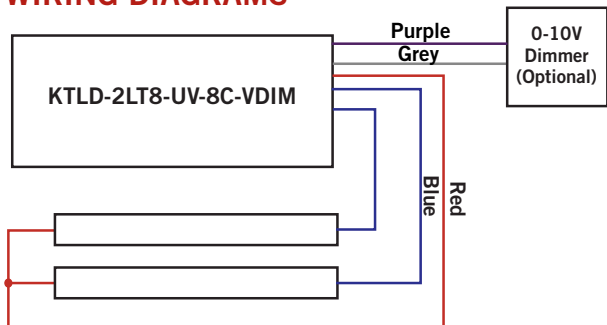

OPERATING SPECIFICATIONS

Catalog Number	Color Temp.	CRI	Input Voltage	KTLD-2LT8-UV-12C-VDIM						KTLD-4LT8-UV-12C-VDIM						Power Factor	Dimming Type
				1 Lamp			2 Lamps			3 Lamps			4 Lamps				
				Nominal Input Power	Nominal Lumens	Nominal Efficacy	Nominal Input Power	Nominal Lumens	Nominal Efficacy	Nominal Input Power	Nominal Lumens	Nominal Efficacy	Nominal Input Power	Nominal Lumens	Nominal Efficacy		
KT-LED12T8-48G-830-E	30K	>83	120-277V	13W	1650lm	127lm/W	26W	3300lm	127lm/W	39W	4950lm	127lm/W	52W	6600lm	127lm/W	>0.9	0-10V
KT-LED12T8-48G-835-E	35K	>83	120-277V	13W	1700lm	131lm/W	26W	3400lm	131lm/W	39W	5100lm	131lm/W	52W	6800lm	131lm/W	>0.9	0-10V
KT-LED12T8-48G-840-E	40K	>83	120-277V	13W	1750lm	135lm/W	26W	3500lm	135lm/W	39W	5250lm	135lm/W	52W	7000lm	135lm/W	>0.9	0-10V
KT-LED12T8-48G-850-E	50K	>83	120-277V	13W	1800lm	139lm/W	26W	3600lm	139lm/W	39W	5400lm	139lm/W	52W	7200lm	139lm/W	>0.9	0-10V

SPECTRAL DISTRIBUTION

RATED LIFE

L70 (Hours)	50,000
-------------	--------

KT-LED12T8-48G-8XX-E

T8 LED LAMP

WIRING DIAGRAMS

*For 1 Lamp application, cap off 1 blue lead

*For 3 Lamp applications, cap off 1 blue lead

PHYSICAL CHARACTERISTICS

LAMP DIMENSIONS

NOMINAL LENGTH: 48" BASE TYPE: G13 (Medium Bi-Pin)

	KTLD-2LT8-UV-12C-VDIM	KTLD-4LT8-UV-12C-VDIM	
			
LENGTH	9.5"	LENGTH	9.5"
WIDTH	1.3"	WIDTH	1.8"
HEIGHT	1.1"	HEIGHT	1.3"
MOUNTING	8.9"	MOUNTING	8.9"