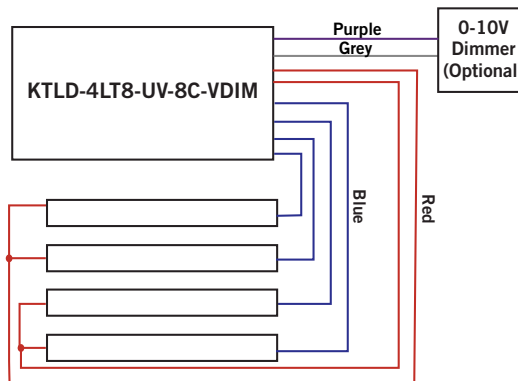

OPERATING SPECIFICATIONS

Catalog Number	Color Temp.	CRI	Input Voltage	KTLD-2LT8-UV-12C-VDIM						KTLD-4LT8-UV-12C-VDIM						Power Factor	Dimming Type
				1 Lamp			2 Lamps			3 Lamps			4 Lamps				
				Nominal Input Power	Nominal Lumens	Nominal Efficacy	Nominal Input Power	Nominal Lumens	Nominal Efficacy	Nominal Input Power	Nominal Lumens	Nominal Efficacy	Nominal Input Power	Nominal Lumens	Nominal Efficacy		
KT-LED12T8-48G-830-E	30K	>83	120-277V	13W	1650lm	127lm/W	26W	3300lm	127lm/W	39W	4950lm	127lm/W	52W	6600lm	127lm/W	>0.9	0-10V
KT-LED12T8-48G-835-E	35K	>83	120-277V	13W	1700lm	131lm/W	26W	3400lm	131lm/W	39W	5100lm	131lm/W	52W	6800lm	131lm/W	>0.9	0-10V
KT-LED12T8-48G-840-E	40K	>83	120-277V	13W	1750lm	135lm/W	26W	3500lm	135lm/W	39W	5250lm	135lm/W	52W	7000lm	135lm/W	>0.9	0-10V
KT-LED12T8-48G-850-E	50K	>83	120-277V	13W	1800lm	139lm/W	26W	3600lm	139lm/W	39W	5400lm	139lm/W	52W	7200lm	139lm/W	>0.9	0-10V

SPECTRAL DISTRIBUTION

RATED LIFE

L70 (Hours)	50,000
-------------	--------

KT-LED12T8-48G-8XX-E

T8 LED LAMP

WIRING DIAGRAMS

*For 1 Lamp application, cap off 1 blue lead

*For 3 Lamp applications, cap off 1 blue lead

PHYSICAL CHARACTERISTICS

LAMP DIMENSIONS

NOMINAL LENGTH: 48" BASE TYPE: G13 (Medium Bi-Pin)

	KTLD-2LT8-UV-12C-VDIM	KTLD-4LT8-UV-12C-VDIM	
			
LENGTH	9.5"	LENGTH	9.5"
WIDTH	1.3"	WIDTH	1.8"
HEIGHT	1.1"	HEIGHT	1.3"
MOUNTING	8.9"	MOUNTING	8.9"