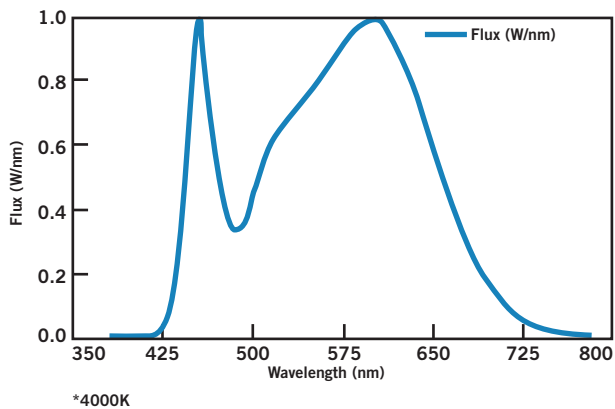

KT-LED12T8-48G-8XX-E

T8 LED LAMP

DESCRIPTION

12W T8 LED Tube | Type C | 3000-5000K | >83 CRI | 0-10V Dimmable

LAMP TYPE: Linear	COLOR TEMPERATURE: 3000-5000K
BULB TYPE: T8 LED	COLOR RENDERING INDEX (CRI): >83
BASE TYPE: G13 (Medium Bi-Pin)	WARRANTY: 5 Years
WATTAGE: 12W	

OPERATING SPECIFICATIONS

Catalog Number	Color Temp.	CRI	Input Voltage	KTLD-2LT8-UV-12C-VDIM						KTLD-4LT8-UV-12C-VDIM						Power Factor	Dimming Type
				1 Lamp			2 Lamps			3 Lamps			4 Lamps				
				Nominal Input Power	Nominal Lumens	Nominal Efficacy	Nominal Input Power	Nominal Lumens	Nominal Efficacy	Nominal Input Power	Nominal Lumens	Nominal Efficacy	Nominal Input Power	Nominal Lumens	Nominal Efficacy		
KT-LED12T8-48G-830-E	30K	>83	120-277V	13W	1650lm	127lm/W	26W	3300lm	127lm/W	39W	4950lm	127lm/W	52W	6600lm	127lm/W	>0.9	0-10V
KT-LED12T8-48G-835-E	35K	>83	120-277V	13W	1700lm	131lm/W	26W	3400lm	131lm/W	39W	5100lm	131lm/W	52W	6800lm	131lm/W	>0.9	0-10V
KT-LED12T8-48G-840-E	40K	>83	120-277V	13W	1750lm	135lm/W	26W	3500lm	135lm/W	39W	5250lm	135lm/W	52W	7000lm	135lm/W	>0.9	0-10V
KT-LED12T8-48G-850-E	50K	>83	120-277V	13W	1800lm	139lm/W	26W	3600lm	139lm/W	39W	5400lm	139lm/W	52W	7200lm	139lm/W	>0.9	0-10V

SPECTRAL DISTRIBUTION

RATED LIFE

L70 (Hours)	50,000
-------------	--------

KT-LED12T8-48G-8XX-E

T8 LED LAMP

WIRING DIAGRAMS

*For 1 Lamp application, cap off 1 blue lead

*For 3 Lamp applications, cap off 1 blue lead

PHYSICAL CHARACTERISTICS

LAMP DIMENSIONS

NOMINAL LENGTH: 48" BASE TYPE: G13 (Medium Bi-Pin)

	KTLD-2LT8-UV-12C-VDIM	KTLD-4LT8-UV-12C-VDIM	
			
LENGTH	9.5"	LENGTH	9.5"
WIDTH	1.3"	WIDTH	1.8"
HEIGHT	1.1"	HEIGHT	1.3"
MOUNTING	8.9"	MOUNTING	8.9"