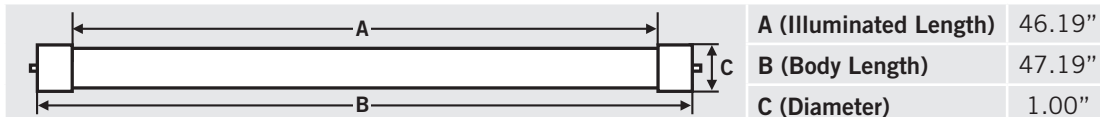

OPERATING SPECIFICATIONS

Catalog Number	Color Temp.	CRI	Input Voltage	KTLD-2LT8-UV-12C-VDIM						KTLD-4LT8-UV-12C-VDIM						Power Factor	Dimming Type
				1 Lamp			2 Lamps			3 Lamps			4 Lamps				
				Nominal Input Power	Nominal Lumens	Nominal Efficacy	Nominal Input Power	Nominal Lumens	Nominal Efficacy	Nominal Input Power	Nominal Lumens	Nominal Efficacy	Nominal Input Power	Nominal Lumens	Nominal Efficacy		
KT-LED12T8-48G-830-E	30K	>83	120-277V	13W	1650lm	127lm/W	26W	3300lm	127lm/W	39W	4950lm	127lm/W	52W	6600lm	127lm/W	>0.9	0-10V
KT-LED12T8-48G-835-E	35K	>83	120-277V	13W	1700lm	131lm/W	26W	3400lm	131lm/W	39W	5100lm	131lm/W	52W	6800lm	131lm/W	>0.9	0-10V
KT-LED12T8-48G-840-E	40K	>83	120-277V	13W	1750lm	135lm/W	26W	3500lm	135lm/W	39W	5250lm	135lm/W	52W	7000lm	135lm/W	>0.9	0-10V
KT-LED12T8-48G-850-E	50K	>83	120-277V	13W	1800lm	139lm/W	26W	3600lm	139lm/W	39W	5400lm	139lm/W	52W	7200lm	139lm/W	>0.9	0-10V

SPECTRAL DISTRIBUTION

RATED LIFE

L70 (Hours)	50,000
-------------	--------

KT-LED12T8-48G-8XX-E

T8 LED LAMP

WIRING DIAGRAMS

*For 1 Lamp application, cap off 1 blue lead

*For 3 Lamp applications, cap off 1 blue lead

PHYSICAL CHARACTERISTICS

LAMP DIMENSIONS

NOMINAL LENGTH: 48" BASE TYPE: G13 (Medium Bi-Pin)

	KTLD-2LT8-UV-12C-VDIM	KTLD-4LT8-UV-12C-VDIM	
			
LENGTH	9.5"	LENGTH	9.5"
WIDTH	1.3"	WIDTH	1.8"
HEIGHT	1.1"	HEIGHT	1.3"
MOUNTING	8.9"	MOUNTING	8.9"