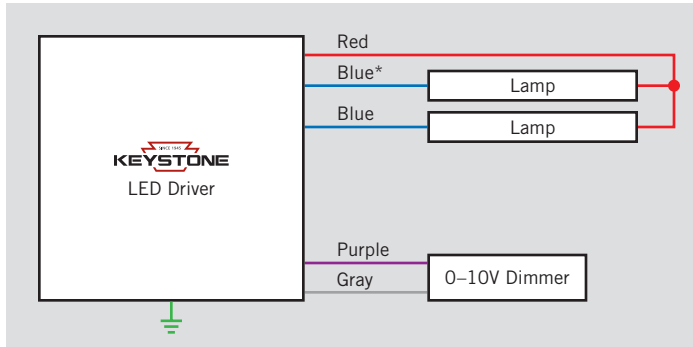

MECHANICAL SPECIFICATIONS

CASE DIMENSIONS

LENGTH (L)	9.50"
WIDTH (W)	1.33"
HEIGHT (H)	1.10"

*TC Point (85°C) is noted on each driver label

EXTERNAL DRIVE LED

TYPE C LED TUBES

KTLD-2LT5HE-UV-12C-VDIM

CONSTANT CURRENT LED DRIVER FOR TYPE C T5HE LAMPS

WIRING

DOUBLE-ENDED WIRING

* For 1 lamp application, cap off 1 blue lead

SINGLE-ENDED WIRING

* For 1 lamp application, cap off 1 blue lead

STANDARD LEAD LENGTHS*

Input	Black	30.00"
	White	30.00"
Output	Red	30.00"
	Blue	30.00"
Dimming	Purple	30.00"
	Gray	30.00"