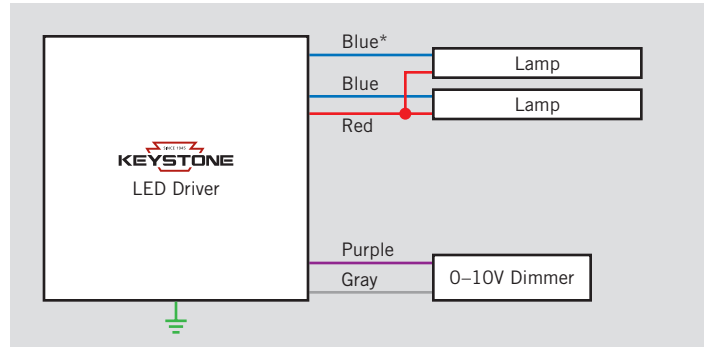

MECHANICAL SPECIFICATIONS

CASE DIMENSIONS

LENGTH (L)	9.50"
WIDTH (W)	1.33"
HEIGHT (H)	1.10"

*TC Point (85°C) is noted on each driver label

EXTERNAL DRIVE LED

TYPE C LED TUBES

KTLD-2LT5HE-UV-12C-VDIM

CONSTANT CURRENT LED DRIVER FOR TYPE C T5HE LAMPS

WIRING

DOUBLE-ENDED WIRING

* For 1 lamp application, cap off 1 blue lead

SINGLE-ENDED WIRING

* For 1 lamp application, cap off 1 blue lead

STANDARD LEAD LENGTHS*

Input	Black	30.00"
	White	30.00"
Output	Red	30.00"
	Blue	30.00"
Dimming	Purple	30.00"
	Gray	30.00"