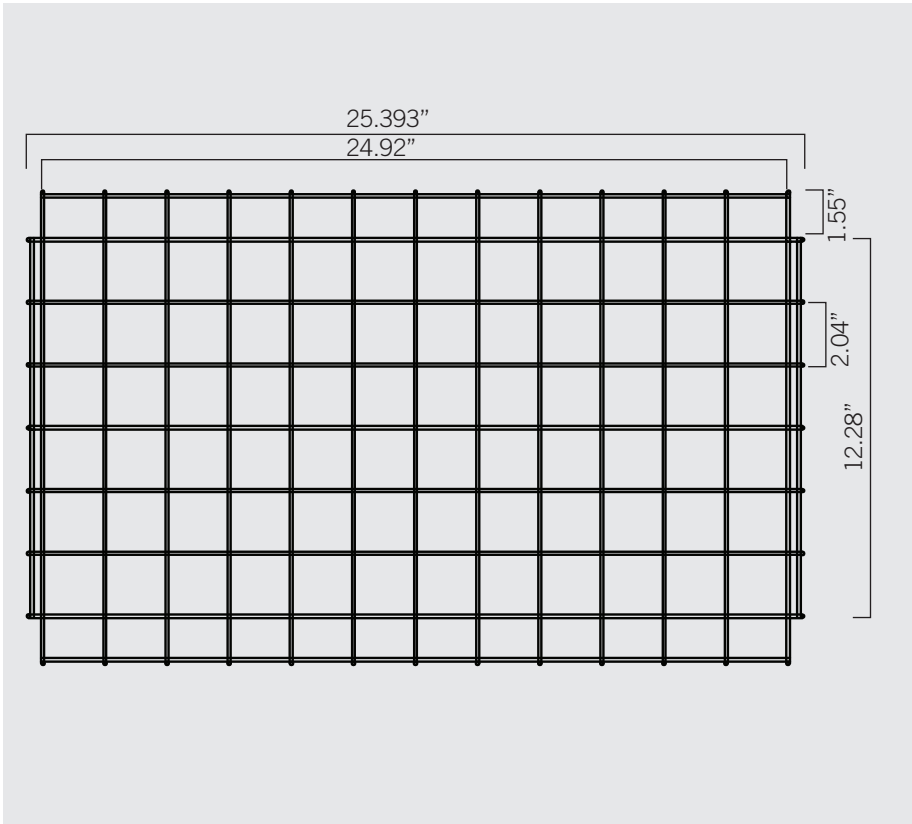

KT-HBLED-WG-1-KIT • KT-HBLED-WG-2-KIT

WIREGUARD

KT-HBLED-WG-1-KIT

DESCRIPTION: 2' Wire Guard for Linear HighBay Fixture. Thick steel wire and premium white powdercoat construction. For use with 90W, 105W, 135W, and 175W Keystone 2F HighBay Fixtures.

.....

KT-HBLED-WG-2-KIT

DESCRIPTION: 2' Wire Guard for Linear HighBay Fixture. Thick steel wire and premium white powdercoat construction. For use with 215W Keystone 2F HighBay Fixtures.

.....

DIMENSIONS:

KT-HBLED-WG-1-KIT: