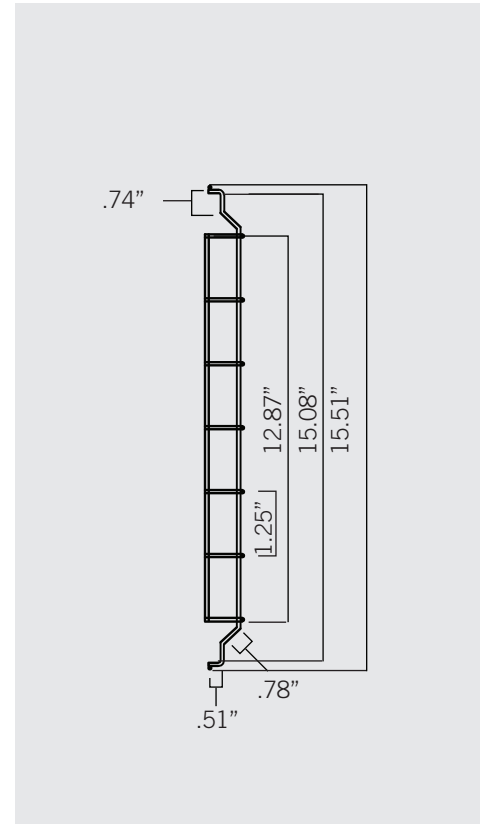

KT-HBLED-WG-1-KIT • KT-HBLED-WG-2-KIT

WIREGUARD

KT-HBLED-WG-1-KIT

DESCRIPTION: 2' Wire Guard for Linear HighBay Fixture. Thick steel wire and premium white powdercoat construction. For use with 90W, 105W, 135W, and 175W Keystone 2F HighBay Fixtures.

.....

KT-HBLED-WG-2-KIT

DESCRIPTION: 2' Wire Guard for Linear HighBay Fixture. Thick steel wire and premium white powdercoat construction. For use with 215W Keystone 2F HighBay Fixtures.

.....

DIMENSIONS:

KT-HBLED-WG-1-KIT: