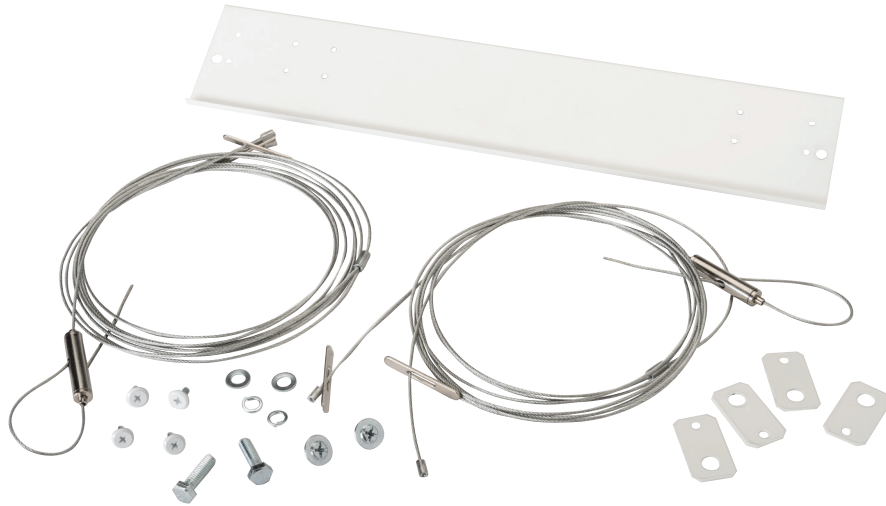

**KT-HBLE-EM-BR-KIT**  
EMERGENCY LED BACKUP MOUNTING KIT**DESCRIPTION**

Designed for use with KT-EMRG-LED-5-500-EN /DF & KT-EMRG-LED-12-1200-EN /DF. Fits all Keystone highbay fixtures.

**PHYSICAL SPECIFICATIONS**