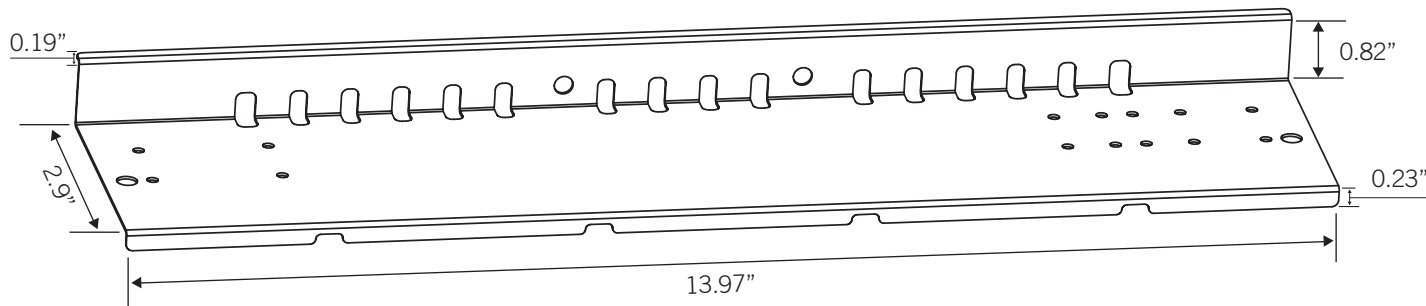

## EMERGENCY LED BACKUP MOUNTING KIT

**DESCRIPTION**

Option 1B Emergency LED Backup Mounting Kit for LED Linear High Bay Fixtures.

**APPLICATION**

Fits all Keystone all Keystone "2FB" High Bay Fixtures.

**FEATURES**

Includes: Main Bracket, Wider Hanging Tabs, Aircraft Cable hanging set, and Mounting Hardware.

**PHYSICAL SPECIFICATIONS**

**ORDERING INFORMATION**

Catalog Number	Pack Quantity	Easy Code	UPC
KT-HBLED-EM-BR-1B-KIT	TBD	LAJ-08	843654133737