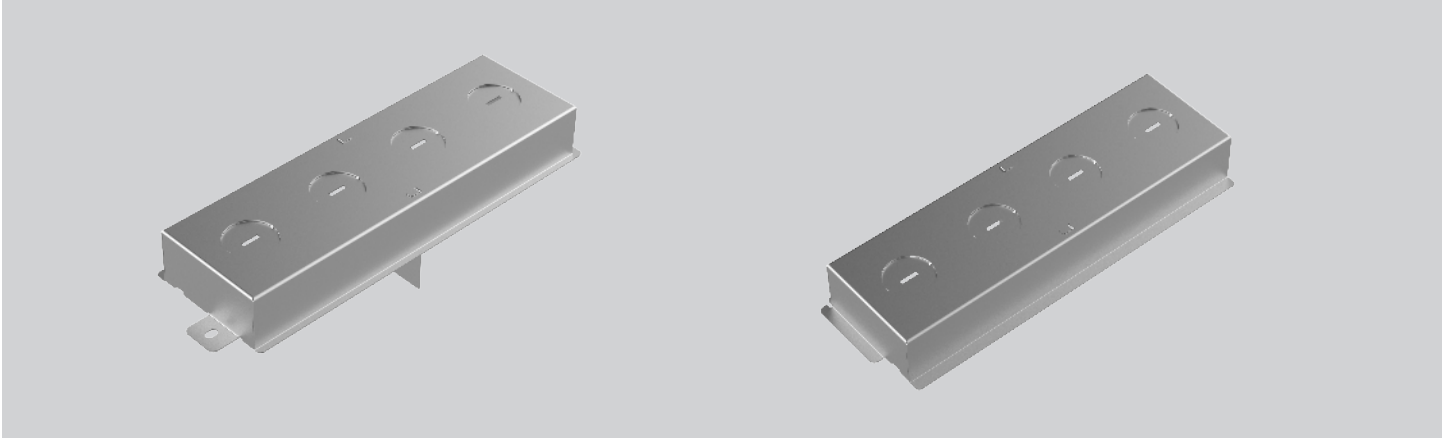

# KT-BPLED-JBOX-1

## JUNCTION BOX

### DESCRIPTION

Junction box optimized for standard back-lit panels.

### PRODUCT FEATURES

- Mounting hardware included.

Top View

Side View