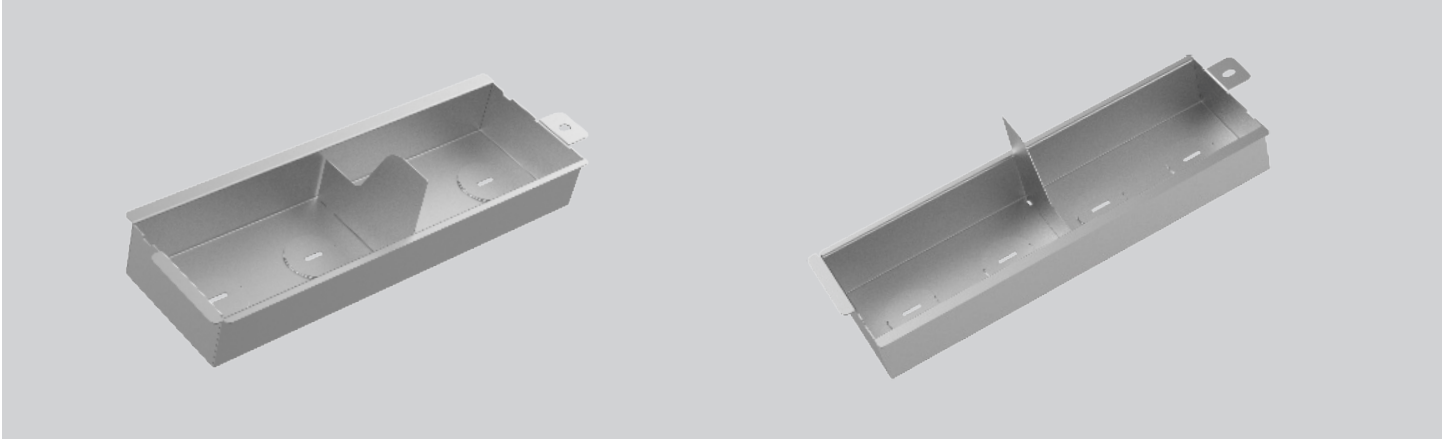

## JUNCTION BOX

### DESCRIPTION

Junction box optimized for standard back-lit panels.

### PRODUCT FEATURES

- Mounting hardware included.

Top View

Side View