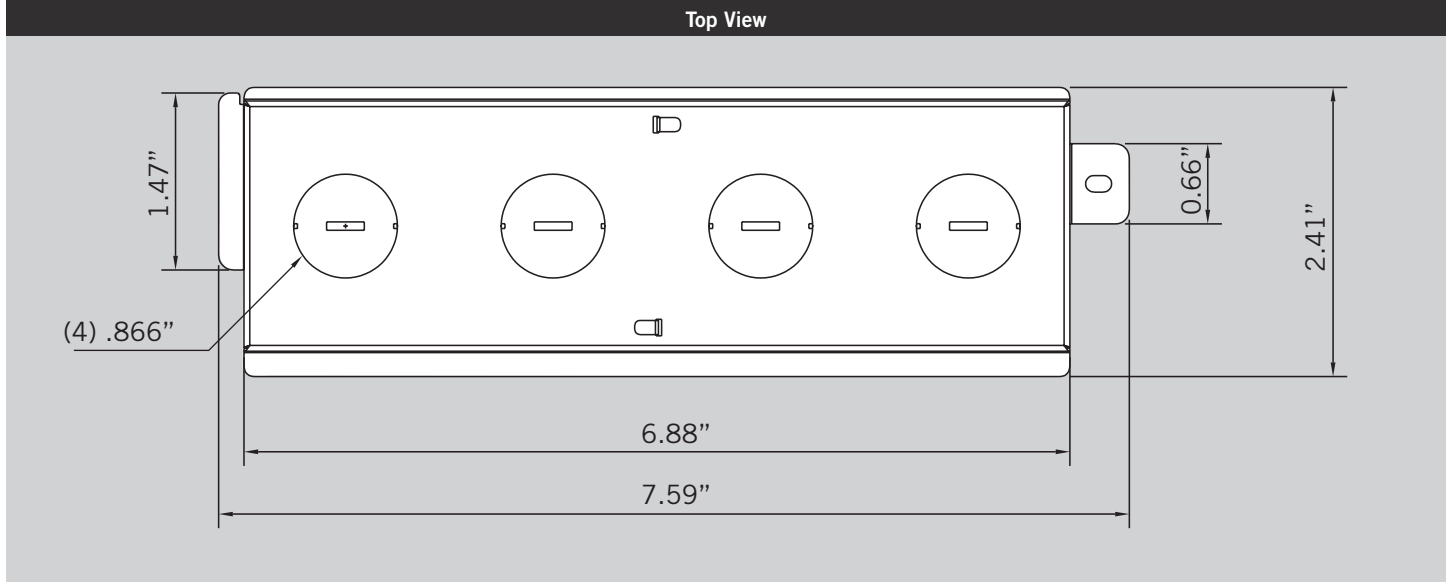

KT-BPLED-JBOX-1

JUNCTION BOX

PHYSICAL SPECIFICATIONS

ORDERING INFORMATION

CATALOG NUMBER	CARTON QTY.	EASY CODE	UPC
KT-BPLED-JBOX-1	20	MYW-25	843654128092