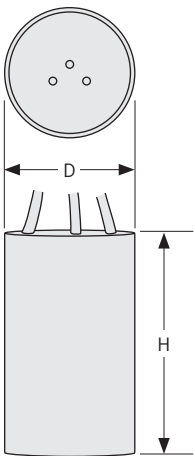

### ELECTRICAL SPECIFICATIONS

Catalog Number	Lamp Type	Wattage	Circuit Type	Case Style
IGN-XG-01	High Pressure Sodium	35-150W	Reactor, HX	IGN1
IGN-XG-02	High Pressure Sodium	250-400W	CWA	IGN1
IGN-XG-03	High Pressure Sodium	1000W	CWA	IGN1
IGN-XG-03A	Pulse Start Metal Halide	750W	CWA	IGN1
IGN-XG-04	Probe and Pulse Start Metal Halide	50-450W	HX, CWA	IGN1
IGN-XG-06	High Pressure Sodium	600W	CWA	IGN1

#### CASE IGN

Case Style	Diameter	Height
IGN1	1.38"	2.33"