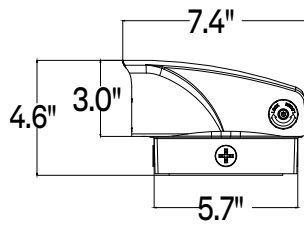

ProLED Select Adjustable Wallpack Dimensions

15-30 Watt AWP