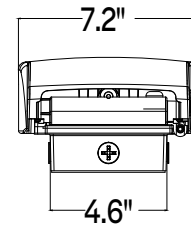

ProLED Select Adjustable Wallpack Dimensions

15-30 Watt AWP