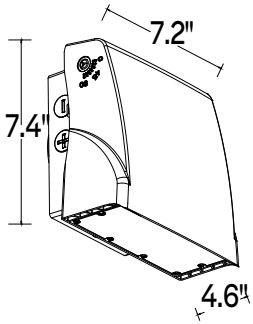

ProLED Select Adjustable Wallpack Dimensions

15-30 Watt AWP