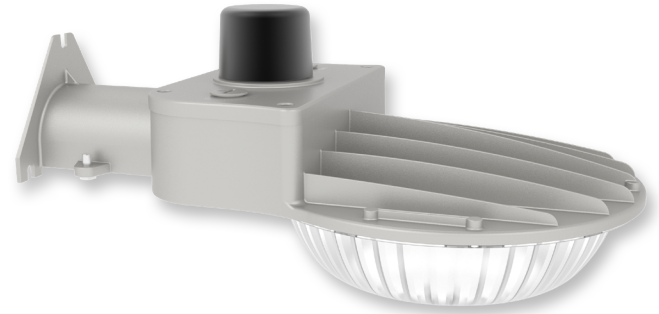

LED Luminaires

Sektor Dusk to Dawn (Outdoor Fixture)

- DLC 5.1 Premium
- 3PR Photocell and Shorting Cap Included
- Compact and Lightweight Design for Easy Installation
- Wattage Selectable
- CCT Selectable

Specifications

Description

The Sektor Dusk to Dawn luminaire provides a compact, lightweight, robust, and easy to install option for many different general outdoor lighting applications including walkways, parking areas, roadway, and landscape lighting. The Sektor Dusk to Dawn comes standard with a NEMA 3-pin photocell which automatically turns the luminaire off during daylight hours to save on energy cost and then on again during nighttime hours to provide the needed light. The Dusk to Dawn fixture also includes a shorting cap when the photocell is not needed.

Performance

- 3640 - 8700 lumen output
- L70: 50,000 hour rated life
- 0-10V dimmable
- >130 lm/W efficacy
- 120-277VAC
- >80 CRI

Construction

- UV Resistant polycarbonate lens
- Robust gray die-cast aluminum housing
- Dusk to Dawn 3-pin receptacle

¹Lead times apply for non-stock configurations

Ordering Information

Stock SKU's		
Product SKU	Product Code	Product Description
24846	SDD-40-50-U-GR-3PR	SekTor Dusk to Dawn 40 Watt 5000K 120-277VAC Gray 3 Pin Receptacle with shorting cap
24845	SDD-WS-CS-U-GR-3PR	SekTor Dusk to Dawn Wattage Selectable 60W-40W-28W CCT Selectable 3000K 4000K 5000K 120-277VAC Gray 3 Pin Receptacle with shorting cap
Accessories		
24910	SEK-SPD	SekTor 10 KVA Surge Protection Device