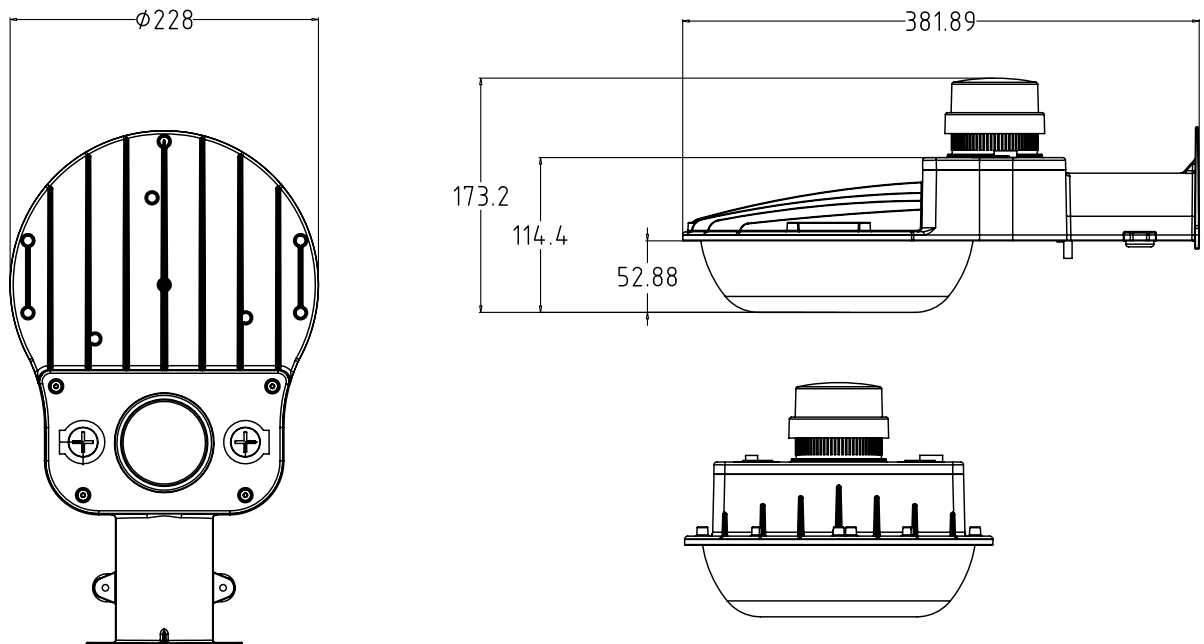

Sektor Dusk to Dawn (Outdoor Fixture)

Specifications Table

	SDD-40-50-U-GR-3PR	SDD-WS-CS-U-GR-3PR
Wattage	40W	28W-40W-60W
Lumens	5,400 Lumens	3,640-8,7000 Lumens
CCT	5000K	3000K-4000K-5000K
BUG Rating	B2 - U3 - G2	
Distribution	Type 5	
Efficacy	> 130 LPW	
CRI	>80	
L70 Lifetime (Hrs)	50,000	
Voltage	120-277VAC	
Dimming	Yes (0-10V)	
Housing	Die-Cast Aluminum	
Lens	Polycarbonate	
Operating Temperature	-40°C to 50°C	
Listings	DLC 5.1 Premium, IP65, UL, RoHS	
Environment	Wet Location	
Weight	4.35 lbs	
Warranty	5 Years Standard	

Dimensions

Sektor Dusk to Dawn Dimensions