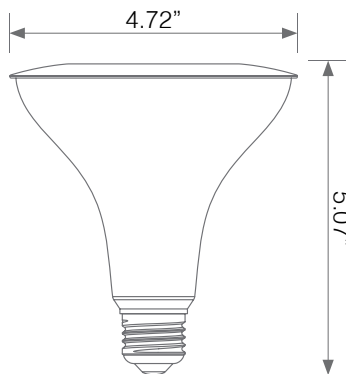

LED PAR38 LAMP

Model No. EP38-12W5020cec-2

LED **EP38-12W5020cec-2** delivers superior brightness, valuable energy savings, long lasting performance and true color perception. These PAR38 LED spot bulbs are ideal for task lighting due to its uniform *Warm white light (2700K) and replace conventional 100 Watt incandescent light bulbs. Enjoy features such as: Instant on, dimming options, energy efficient, 90+CRI, and damp rated.

100W
REPLACEMENT

12W
12 Watts

2700K
2700K
Warm White

2 PACK
Twin Pack

90+ CRI
True COLOR
90+ CRI

Dimmable

Wet Rated

Electrical Specifications

Model No.	Input Power	Input Voltage	Lumen Output	Beam Angle	Center Beam	CCT
EP38-12W5020cec-2	12 W	120V/60Hz	1050 lm	40°	N/A	2700 K

CRI	Luminous Efficacy	Power Factor	Input Current	Base	Lamp Lifespan	Estimated Yearly Cost
90+	88 lm/W	0.9	0.1 A	E26	25,000 Hrs.	\$ 1.44

Mechanical Specifications

Rating	Operational Temperature	Inner Box QTY.	Master Box QTY.	Dimensions(in.)	UPC Code
Wet Rated	-4F - 104 F	2 pcs	20 pcs	4.72"(Ø) x 5.07"(H)	811174037064

Product Dimensions

Product Photometric Data