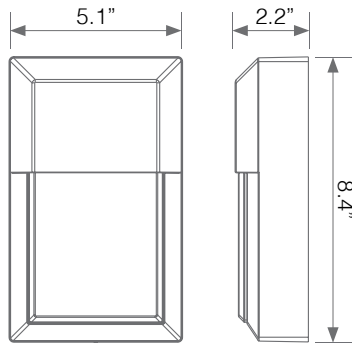

Mechanical Specifications

Rating	Operational Temperature	Inner Box QTY.	Master Box QTY.	Dimensions(in.)	UPC Code
Wet Rated	-4°F - 104°F	1 pc	10 pcs	5.1"(W) x 8.4"(H) x 2.2"(D)	811174036722

Product Dimensions