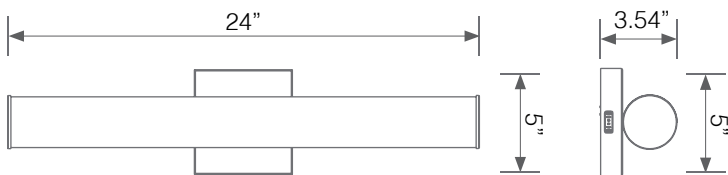

Electrical Specifications

Model No.	Input Power	Input Voltage	Lumen Output	Beam Angle	Center Beam	CCT
EIN-VL23BN-2000e	24 W	120V/60Hz	1700 lm	150°	N/A	2700/3000/3500 4000/5000K

CRI	Luminous Efficacy	Power Factor	Input Current	Material	Lamp Lifespan	Estimated Yearly Cost
90+	79 lm/W	0.9	0.213 A	N/A	50,000 Hrs.	\$ 2.89

Mechanical Specifications

Rating	Operational Temperature	Inner Box QTY.	Master Box QTY.	Dimensions(in.)	UPC Code
Damp Rated	-4°F - 104°F	1 pc	4 pcs	24"(W) x 3.54"(L) x 5"(H)	811174037163

Product Dimensions