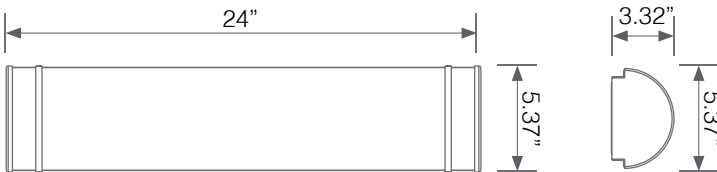

Electrical Specifications

Model No.	Input Power	Input Voltage	Lumen Output	Beam Angle	Center Beam	CCT
EIN-VL19FR-2000e	28 W	120V/60Hz	2200 lm	150°	N/A	2700 /3000 /3500 4000 /5000K

CRI	Luminous Efficacy	Power Factor	Input Current	Material	Lamp Lifespan	Estimated Yearly Cost
90+	79 lm/W	0.9	0.26 A	N/A	50,000 Hrs.	\$ 3.37

Mechanical Specifications

Rating	Operational Temperature	Inner Box QTY.	Master Box QTY.	Dimensions(in.)	UPC Code
Damp Rated	-4°F - 104°F	1 pc	4 pcs	24"(W) x 3.32"(L) x 5.37"(H)	811174037149

Product Dimensions