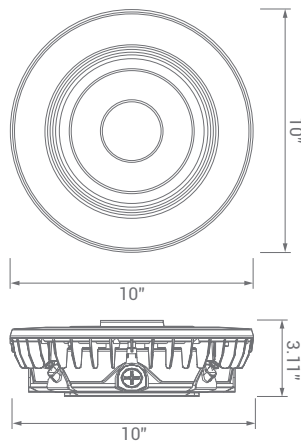

## Specifications

Input Power	Input Voltage	Lumen Output	Beam Angle	Center Beam	CCT
55 W	100-277 V	6875-7700 lm	150°	N/A	3000/4000/5000 K

CRI	Luminous Efficacy	Power Factor	Input Current	Base/Cap	Lamp Lifespan
80	125-140 lm/W	0.9	0.55 A	N/A	50,000 Hrs.

### Product Dimensions