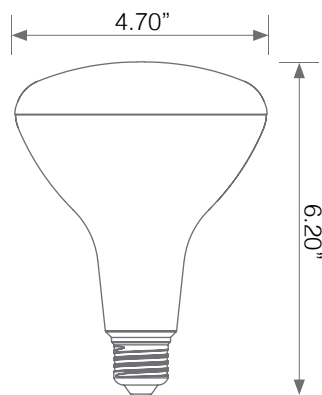

## Electrical Specifications

Model No.	Input Power	Input Voltage	Lumen Output	Beam Angle	Center Beam	CCT
EB40-11W5050cec	11 W	120V	1000 lm	110°	N/A	5000 K

CRI	Luminous Efficacy	Power Factor	Input Current	Base	Lamp Lifespan	Estimated Yearly Cost
90+	91 lm/W	0.9	0.1 A	E26	25,000 Hrs.	\$ 1.32

## Mechanical Specifications

Rating	Operational Temperature	Inner Box QTY.	Master Box QTY.	Dimensions(in.)	UPC Code
Damp Rated	-4F - 104 F	1 pcs	10 pcs	4.70"(Ø) x 6.20"(H)	811174036814

## Product Dimensions