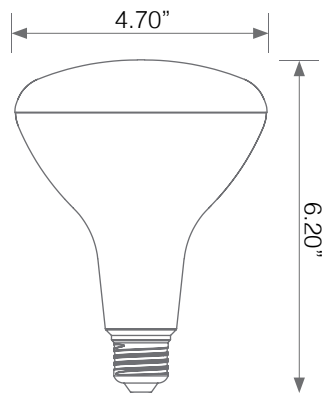

Electrical Specifications

Model No.	Input Power	Input Voltage	Lumen Output	Beam Angle	Center Beam	CCT
EB40-11W5000cec	11 W	120V	1000 lm	110°	N/A	3000 K

CRI	Luminous Efficacy	Power Factor	Input Current	Base	Lamp Lifespan	Estimated Yearly Cost
90+	91 lm/W	0.9	0.1 A	E26	25,000 Hrs.	\$ 1.32

Mechanical Specifications

Rating	Operational Temperature	Inner Box QTY.	Master Box QTY.	Dimensions(in.)	UPC Code
Damp Rated	-4F - 104 F	1 pcs	10 pcs	4.70"(Ø) x 6.20"(H)	811174036807

Product Dimensions

Product Photometric Data