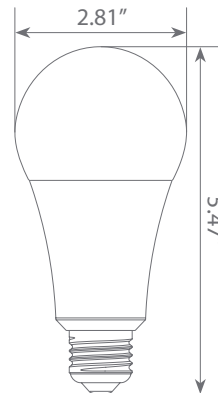

Product Dimensions