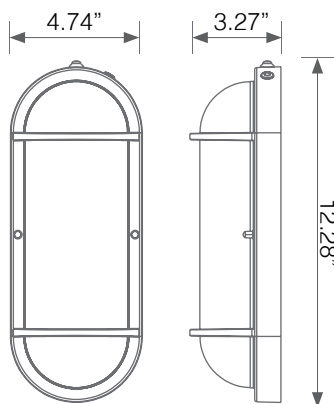

Brushed Nickel Trims & Frosted Plastic Lens

N/A

REPLACEMENT

12.5 Watts

6CCT Selectable

Photocell

Wet Rated

Integrated LED Fixture

Electrical Specifications

Model No.	Input Power	Input Voltage	Lumen Output	Beam Angle	Center Beam	CCT
EOL-WL16FR-3100se	12.5 W	120V	1000 lm	126.8°	N/A	3000 K

CRI	Luminous Efficacy	Power Factor	Input Current	Base	Lamp Lifespan	Estimated Yearly Cost
80	80 lm/W	0.8	0.132 A	Direct Wiring	50,000 Hrs.	\$1.50

Mechanical Specifications

Rating	Operational Temperature	Inner Box QTY.	Master Box QTY.	Dimensions(in.)	UPC Code
Wet Rated	-4°F - 104°F	N/A	12 pcs	4.74"(W) x 3.27"(L) x 12.28"(H)	811174039181

Product Dimensions