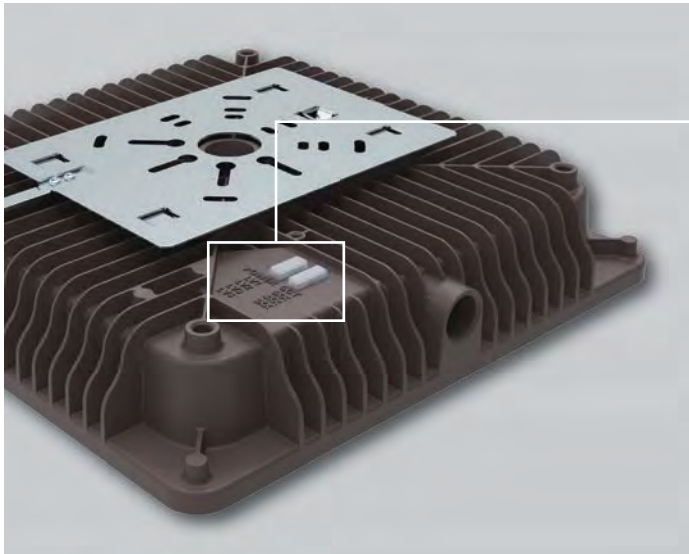

SPECIFICATION								
TYPE	VCP26395265W27-45K-D				VCP456590110W27-345K-D			
WATTAGE	26W	39W	52W	65W	45W	65W	90W	110W
LUMEN	3929 lm	5575 lm	7132 lm	8525 lm	7342 lm	11188 lm	14741 lm	17325 lm
EFFICACY	> 140 lm/W							
CCT	4000K,5000K				3000K,4000K,5000K			
CRI	> 70							
INPUT VOLTAGE	AC120-277V							
LIGHTING ANGLE	155°							
FACTORY SETTINGS	65W / 110W & 4000K							
LED TYPE	2835							
PF	> 0.95							
DRIVER EFFICIENCY	> 89%							
PROTECTION LEVEL	Wet location							
OPERATING TEMPERATURE	-40°F ~ 104°F							
LIFE TIME	> 50000 hours							
WARRANTY	5 year limited							

Selectable LED Slim Canopy Light

Wattages: 26W,39W,52W,65W ; 45W,65W,90W,110W

DIMENSION:

Specifications:

Shell materials: Aluminum & PC.

Net weight : 2.31Kg (5.1 lbs)

3.54Kg (7.8 lbs)

Finish: Dark Bronze(Standard)

Product Size:241.8mmX241.8mmX77mm

9.52"X9.52"X3.03"

292.5mmX292.5mmX96.5mm

11.52"X11.52"X3.80"

Control Module:

CCT AND WATTAGE SELECTABLE

This fixture has the function of adjusting the lumens output and color temperature on-site.