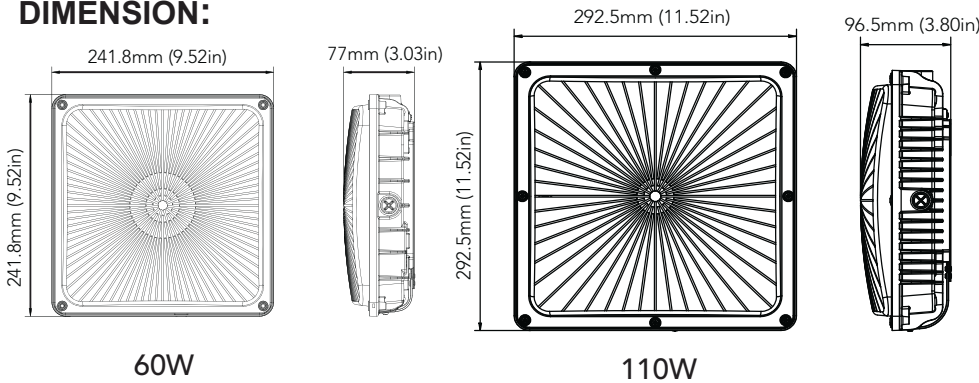

SPECIFICATION								
TYPE	VCP26395265W27-45K-D				VCP456590110W27-345K-D			
WATTAGE	26W	39W	52W	65W	45W	65W	90W	110W
LUMEN	3929 lm	5575 lm	7132 lm	8525 lm	7342 lm	11188 lm	14741 lm	17325 lm
EFFICACY	> 140 lm/W							
CCT	4000K,5000K				3000K,4000K,5000K			
CRI	> 70							
INPUT VOLTAGE	AC120-277V							
LIGHTING ANGLE	155°							
FACTORY SETTINGS	65W / 110W & 4000K							
LED TYPE	2835							
PF	> 0.95							
DRIVER EFFICIENCY	> 89%							
PROTECTION LEVEL	Wet location							
OPERATING TEMPERATURE	-40°F ~ 104°F							
LIFE TIME	> 50000 hours							
WARRANTY	5 year limited							

Selectable LED Slim Canopy Light

Wattages: 26W,39W,52W,65W ; 45W,65W,90W,110W

DIMENSION:

Specifications:

Shell materials: Aluminum & PC.

Net weight : 2.31Kg (5.1 lbs)

3.54Kg (7.8 lbs)

Finish: Dark Bronze(Standard)

Product Size:241.8mmX241.8mmX77mm

9.52"X9.52"X3.03"

292.5mmX292.5mmX96.5mm

11.52"X11.52"X3.80"

Control Module:

CCT AND WATTAGE SELECTABLE

This fixture has the function of adjusting the lumens output and color temperature on-site.