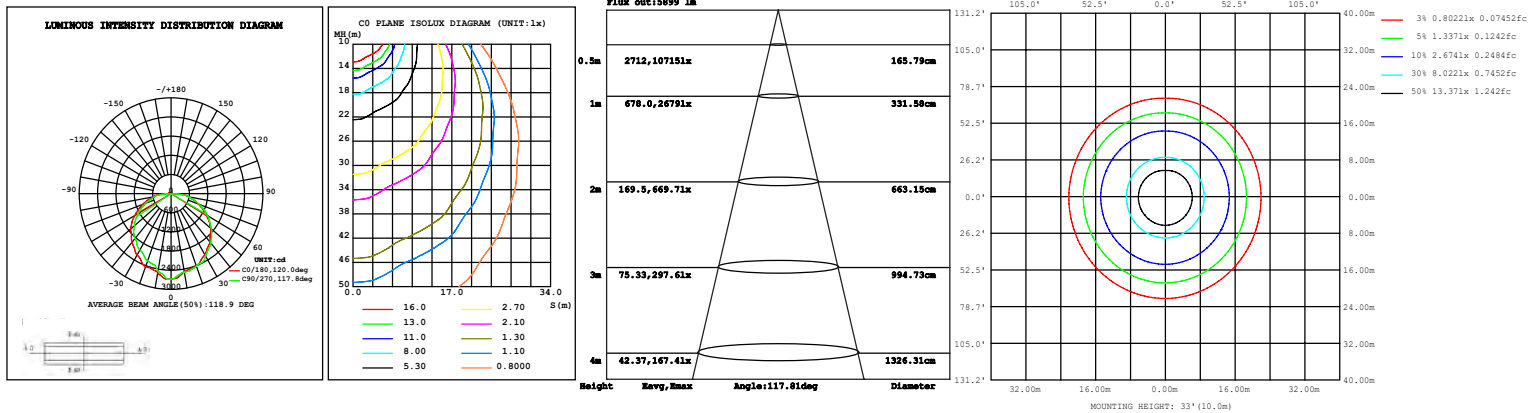

Selectable LED Slim Canopy Light

Wattages: 26W,39W,52W,65W ; 45W,65W,90W,110W

PHOTOMETRICS:

For complete IES files, please visit our website.

-CP26395265W27-45K-D (65W&4000K)