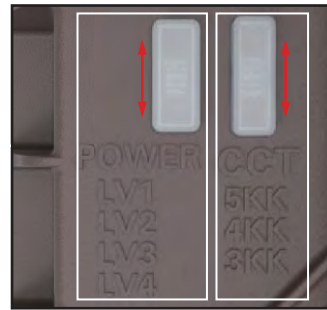

SPECIFICATION								
TYPE	VCP26395265W27-45K-D				VCP456590110W27-345K-D			
WATTAGE	26W	39W	52W	65W	45W	65W	90W	110W
LUMEN	3929 lm	5575 lm	7132 lm	8525 lm	7342 lm	11188 lm	14741 lm	17325 lm
EFFICACY	> 140 lm/W							
CCT	4000K,5000K				3000K,4000K,5000K			
CRI	> 70							
INPUT VOLTAGE	AC120-277V							
LIGHTING ANGLE	155°							
FACTORY SETTINGS	65W / 110W & 4000K							
LED TYPE	2835							
PF	> 0.95							
DRIVER EFFICIENCY	> 89%							
PROTECTION LEVEL	Wet location							
OPERATING TEMPERATURE	-40°F ~ 104°F							
LIFE TIME	> 50000 hours							
WARRANTY	5 year limited							

Selectable LED Slim Canopy Light

Wattages: 26W,39W,52W,65W ; 45W,65W,90W,110W

DIMENSION:

Specifications:

Shell materials: Aluminum & PC.

Net weight : 2.31Kg (5.1 lbs)

3.54Kg (7.8 lbs)

Finish: Dark Bronze(Standard)

Product Size:241.8mmX241.8mmX77mm

9.52"X9.52"X3.03"

292.5mmX292.5mmX96.5mm

11.52"X11.52"X3.80"

Control Module:

CCT AND WATTAGE SELECTABLE

This fixture has the function of adjusting the lumens output and color temperature on-site.