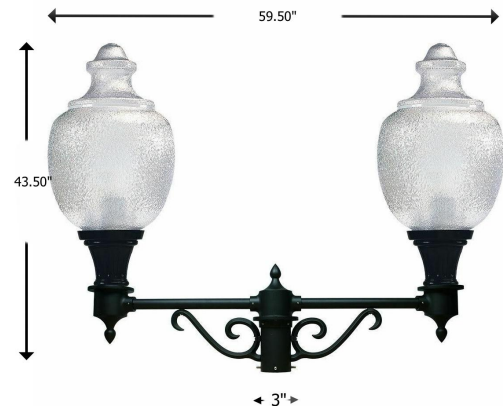

Wattages	Lumens**	Dimming
(2) x Medium E26 Base	2 x 200W (Max)	-
(2) x Mogul E39 Base	2 x 200W (Max)	-
(2) x Adjustable 36/45/54W	5220/6525/7880lm	X

PRODUCT FEATURES

- Choose Frost, White or Clear Acorn Cover
- Fade & Rust Resistant Aluminum Fitter
- Mounts on 3" OD Round Poles
- Buy American Act Compliant
- Adjustable LED Wattage & CCT
- UV Resistant Acorn Globe Cover
- UL Listed for Wet Location
- 5 Year Warranty (LED Models)

ORDER GUIDE: (Example: 90095-2S54-3CTT)

Family	Lens	Finish	Wattage	CCT	Options
900	1 - White 6 - Frost 9 - Clear	5 - Black	-2E26 - Medium Base (No Lamp) -2E39 - Mogul Base (No Lamp)	-	-FN - Finial
			-2S54 - 36/45/54W Adjustable	-3CCT - Adjustable CCT 3000K, 4000K, 5000K	-P3 - Photocell -FN - Finial

PHYSICAL CHARACTERISTICS

Height (in.):	43.50"
Width (in.):	59.50
Mounting (in.):	3.00"

REPLACEMENT PARTS

LENS-8726 | Replacement Frost Textured Acorn

LENS-8729 | Replacement Clear Textured Acorn

S54 ELECTRICAL AND PERFORMANCE SPECIFICATIONS