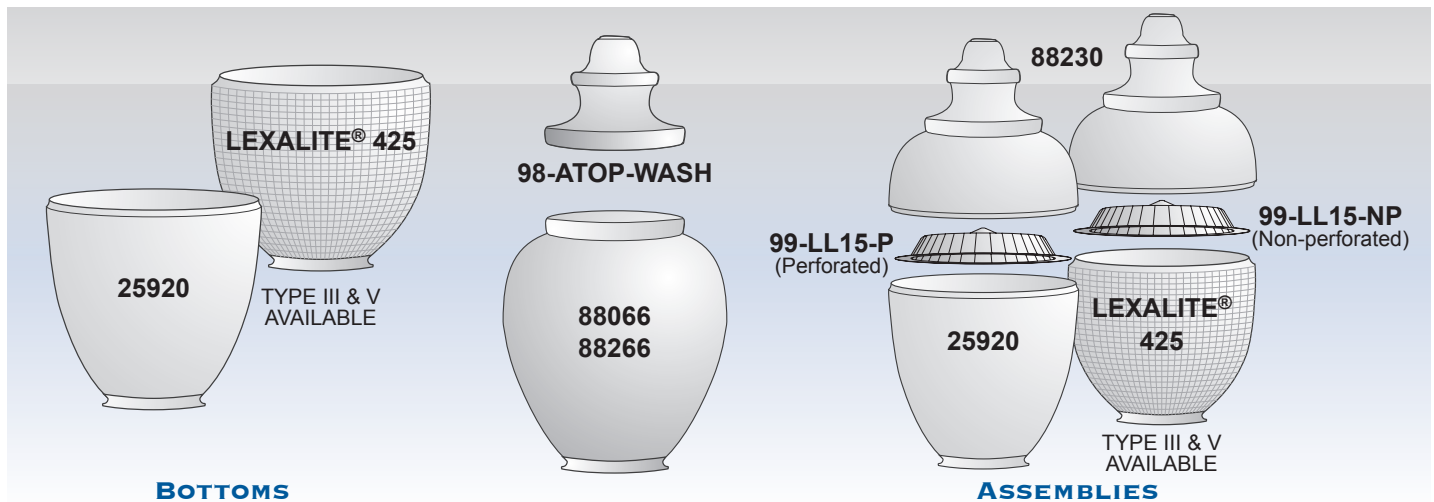

## Versatile Bottoms, Classic Tops & Full Assemblies

Dynamic solutions for customizing post tops

- Traditional shape bottoms for use on nostalgic projects
- Majestic tops for customization
- Perfect for roadways, parks, “Old Town”
- 98-ATOP-WASH fits 88060, 88260, 88062, 88262, 88066 & 88266 Streetlamps when top is trimmed
- Full assemblies for easy specification and installation
- Type III and IV available
- New and replacement use

#### ALUMINUM STREETLAMP TOP

HEIGHT	INSIDE DIA	COLOR	ITEM NO.
9.00"	11.44"	Aluminum	98-ATOP-WASH

#### 88230 TOP W/25920 SMOOTH BOTTOM

HEIGHT	WIDTH	INSIDE DIA	NECK O.D.	COLOR	ITEM NO.
27.00"	15.12"	7.12"	8.00"	Clear	88230A25920-CL-8F
27.00"	15.12"	7.12"	8.00"	Sand Blasted	88230A25920-SB-8F
26.62"	15.12"	7.75"	9.12"	Clear	88230A25920-CL-9F
26.62"	15.12"	7.75"	9.12"	Sand Blasted	88230A25920-SB-9F

#### 88230 TOP W/LEXALITE® 425 PRISM BOTTOM

HEIGHT	WIDTH	INSIDE DIA	NECK O.D.	COLOR	TYPE	ITEM NO.
27.46"	15.75"	7.27"	8.14"	Clear	III	88230ALEX3-8F
27.46"	15.75"	7.27"	8.14"	Clear	V	88230ALEX5-8F
27.12"	15.75"	7.75"	9.13"	Clear	III	88230ALEX3-9F
27.12"	15.75"	7.75"	9.13"	Clear	V	88230ALEX5-9F