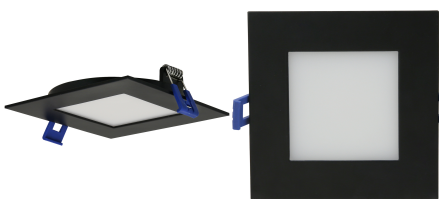

- **DIMMABLE** - The fixture can be dimmed (100-10%) when installed with a Forward Phase (Triac or Incandescent) dimmer. High color rendering at 90 CRI enhances your interior and exterior spaces with accurate color.