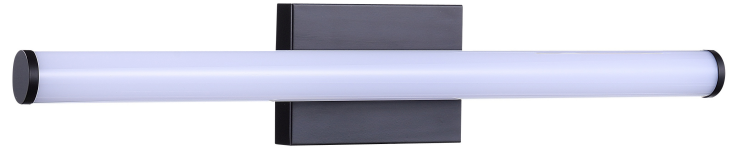

Sunlite 81376 24-Inch Linear LED Bar Light Fixture, 20 Watts (100W=), 100-277V, 1600 Lumens, Color Selectable 30K/40K/50K, 90 CRI, Dimmable, ETL Listed, Black, for Residential & Commercial Use

Round

DESCRIPTION:

The Sunlite 24-Inch Linear LED Bar Fixture is a simple but gorgeous fixture that combines a classic look with modern features. This dimmable fixture uses only 20 watts of electricity but provides as much light as a 100-watt light bulb with an output of 1600 lumens of light. These fixtures allow you to choose the color temperature at the time of installation. Select 3000K Warm White, 4000K Cool White or 5000K Daylight, depending on your preference, using a switch located on the back of the fixture. Dimmable LEDs can be adjusted between 10% - 100% when connected to an LED-compatible dimmer. These fixtures are tested to meet ETL's strict safety and quality standards. Mounts to a standard junction box. Installation instructions and hardware included. Fixture measurements: 3.25" H x 24.75" H x 4.75" D.

FEATURES:

- **CLASSIC DESIGN** - The Sunlite Linear LED Bar Fixture combines a classic finish and minimal shape, making for a lovely fixture. The acrylic tubular diffuser provides the perfect light distribution while still making the clean lines of the brushed nickel back plate and end clips a center focus.
- **VERSATILE AND CREATIVE** - The Sunlite Linear LED Bar Fixture is versatile in many ways! Provide illumination for task lighting above your bathroom mirror or bathroom sink. Mount two fixtures vertically next to your mirror to give your bathroom a modern look! With its simplistic design, the Linear LED Bar Fixture allows you to get creative! Perfect for layering lighting to create a well-lit and balanced space. You can use this fixture as a wall sconce throughout your home as well!
- **ADJUSTABLE COLOR TEMPERATURE** - This dimmable fixture uses only 20 watts of electricity but provides as much light as a 100-watt light bulb with an output of 1600 lumens of light. These fixtures allow you to choose the color temperature at the time of installation. Select 3000K Warm White, 4000K Cool White or 5000K Daylight, depending on your preference, using a switch located on the back of the fixture.
- **DIMMABLE** - Dimmable LEDs can be adjusted between 10% - 100% when connected to an LED-compatible dimmer.
- **ETL LISTED** - These fixtures are tested to meet ETL's strict safety and quality standards. Mounts to a standard junction box. Installation instructions and hardware included. Fixture measurements: 3.25" H x 24.75" H x 4.75" D.