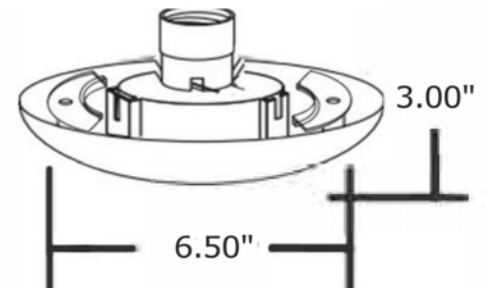

POST TOP GLOBE HOLDER

Wattages	Lumens**	Dimming
Medium E26 Base	60W (Max)	-
Selectable 18/22/27W	2610/3168/3888lm	X

PRODUCT FEATURES

- Fade & Rust Resistant Polycarbonate Fitter
- Mounts on 3" OD Round Poles
- Buy American Act Compliant
- Fits Globes with Neckless 5-1/4" Opening
- UL Listed for Wet Location
- 5 Year Warranty (LED Models)

ORDER GUIDE: (Example: 81005-E26)

Family	Lens Color	Base Finish	Wattage	CCT
810	0- No Cover	1 - White 5 - Black	-E26 - Medium Base	-
			-S27 - 18/22/27W Select	-3CCT - Select CCT 3000K, 4000K, 5000K

PHYSICAL CHARACTERISTICS

DIMENSIONS

Height (in.):	3.00"
Width (in.):	6.50"
Mounting (in.):	3.00"

REPLACEMENT PARTS

PF-KIT-7118 | Replacement Wing Clamps Set

[Scan QR Code](#)

For more information, please visit www.lightbulbsurplus.com or www.ilighting.com