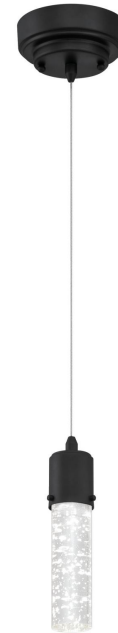

Item Number **6372300****Cava**

LED Mini Pendant Matte Black Finish Bubble Glass

Specifications

- Height: 8.50"
- Diameter: 5"
- Adjustable Cord: 50" max.
- Includes 8 Watt Integrated LED
- Hours: 25000
- Life (years)*: 22.8
- Fixture Lumens: 600
- Kelvin: 3000
- Equivalent Incandescent Wattage: 40W

Installation

Refer to instruction manual for installation and additional warnings.
Consult a qualified electrician if unsure how to proceed.

Warranty Information - 5 Year Limited Warranty

This Westinghouse Lighting Fixture is warranted against defects in material and workmanship for a period of Five Years from purchase date.