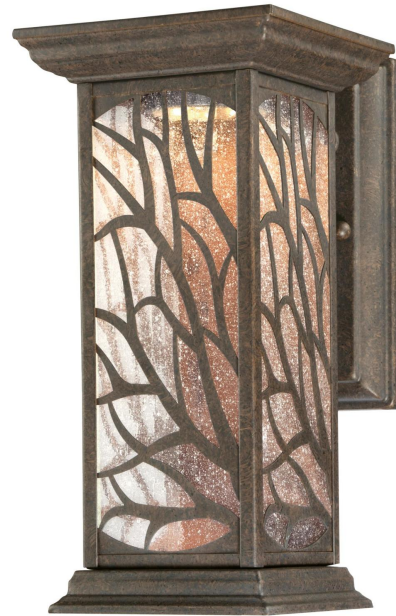

Item Number 6312000**Glenwillow**

Dimmable LED Wall Fixture Victorian Bronze
Finish Clear Seeded Glass

Specifications

- Height: 10.75"
- Width: 5.50"
- Extends: 7"
- Height from Center of Outlet Box: 3.50"
- Back Plate: H: 6.97" W: 4.33"
- Includes 8.5 Watt Integrated LED
- Hours: 20000
- Life (years)*: 18.2
- Fixture Lumens: 640
- Kelvin: 2700
- Equivalent Incandescent Wattage: 40W